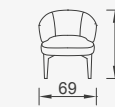

Felix armchair (metal)