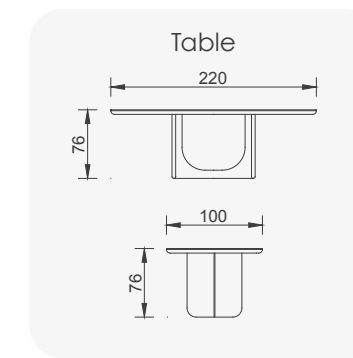

Marseille

- Bed feature (DSS mechanism)
- Extended seats in depth(DSS mechanism)
- 35 density high-resilient seat foam
- HYPER sponge on the back
- Frame strengthened with ply-wood
  (10 year warranty compliance with European norms)

Legs Finish

Wooden Based Finish

Arpege

Maestro

- Bed feature (DSS mechanism)
- Extended seats in depth(DSS mechanism)
- 35 density high-resilient seat foam
- HYPER sponge on the back
- Frame strengthened with ply-wood
  (10 year warranty compliance with European norms)

Legs Finish

Wooden Based Finish