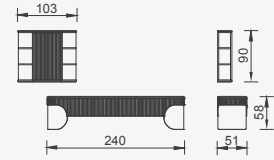

Table

Middle coffee table

California chair

TV Unit