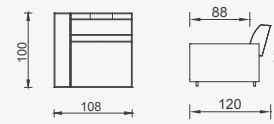

Arm module (left)