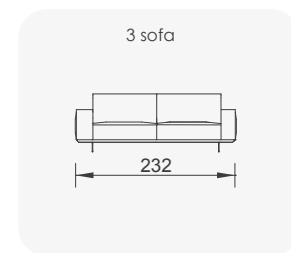

Legs Finish

Wooden Based Finish