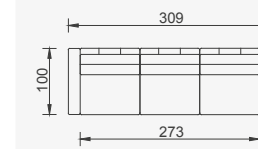

Noir

- Bed feature (DSS mechanism)
- Extended seats in depth (DSS mechanism)
- 35 density high-resilient seat foam
- HYPER sponge on the back
- Frame strengthened with ply-wood
- (10 year warranty compliance with European norms)
- Modular stucture provides unlimited options

Legs Finish

CHROME

4 sofa