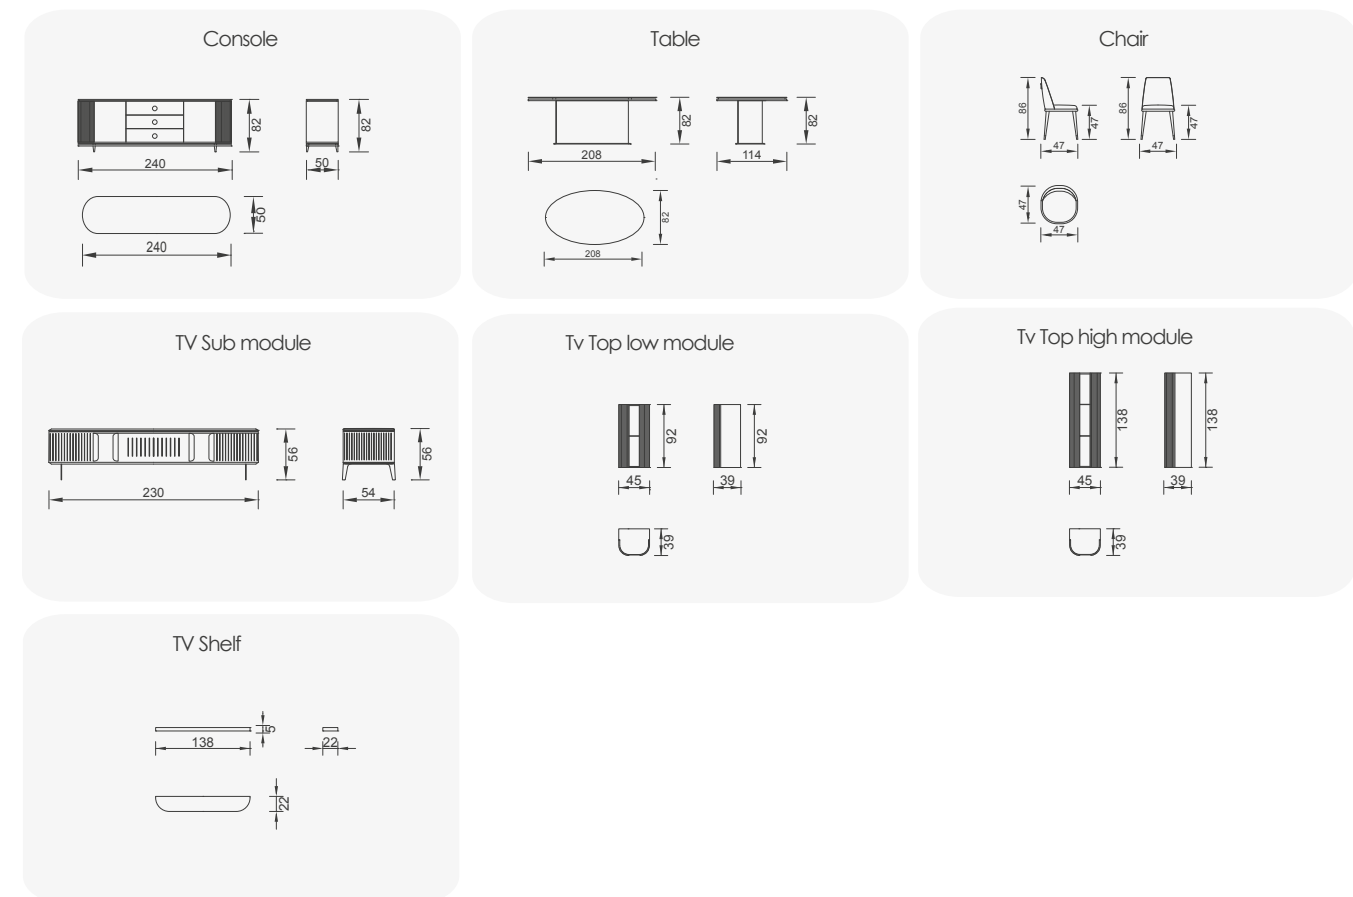

Design spotlight.

The harmony of marble forms with dark wood, a sustainable concept of design with the nobility of black: Monaco

Monaco