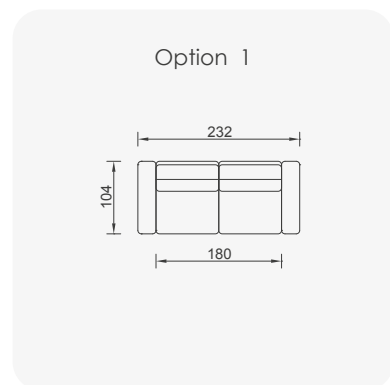

Legs Finish

Wooden Based Finish