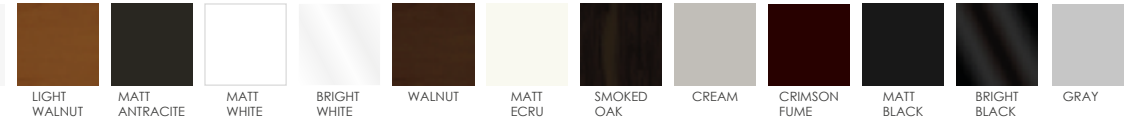

Arm module
(right)

Inter module

Corner module

- Bed feature (DSS mechanism)
- Extended seats in depth (DSS mechanism)
- 35 density high-resilient seat foam
- Frame strengthened with ply-wood
  (10 year warranty compliance with European norms)

Legs Finish

RAL 9005
BLACK

Wooden
Based Finish