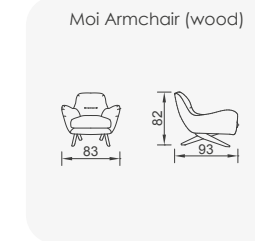

Legs Finish

Wooden Based Finish