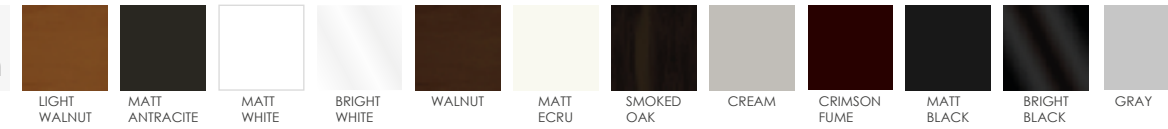

Wooden Based Finish