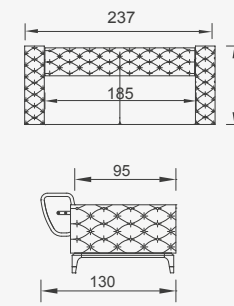

Floransa

- Bed feature (CSS Mechanism)
- Extended seats in depth (CSS Mechanism)
- 35 density high-resilient seat foam
- Frame strengthened with ply-wood (10 year warranty compliance with European norms)

Wooden Based Finish

3 sofa

2 sofa

Lord armchair

Maserati armchair (metal)

Efes armchair

Vals armchair (with handle)

Maserati armchair (metal)