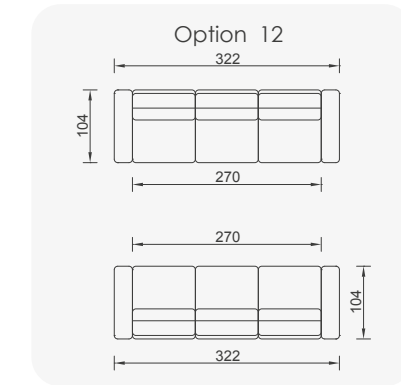

Legs Finish

Wooden Based Finish