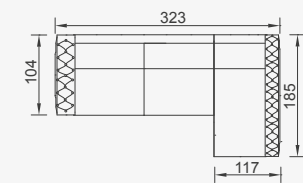

Option 4

Option 5