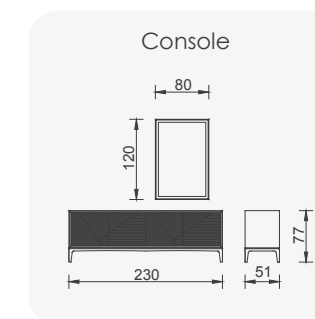

Toscana

- Bed feature (Single Bed Mechanism)
- Extended seats in depth (Single Bed Mechanism)
- 35 density high-resilient seat foam
- HYPER sponge on the back
- Frame strengthened with ply-wood (10 year warranty compliance with European norms)

Legs Finish

GOLD

CHROME

RAL 9005
BLACK