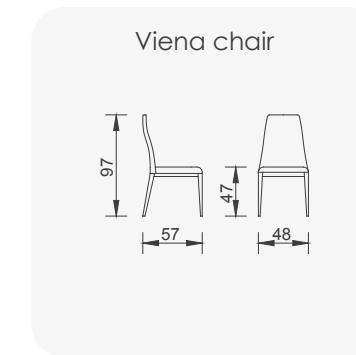

Marseille

- Bed feature (DSS mechanism)
- Extended seats in depth(DSS mechanism)
- 35 density high-resilient seat foam
- HYPER sponge on the back
- Frame strengthened with ply-wood
  (10 year warranty compliance with European norms)

Legs Finish

Wooden Based Finish

Arpege

Maestro

- Bed feature (DSS mechanism)
- Extended seats in depth(DSS mechanism)
- 35 density high-resilient seat foam
- HYPER sponge on the back
- Frame strengthened with ply-wood
  (10 year warranty compliance with European norms)

Legs Finish

Wooden Based Finish