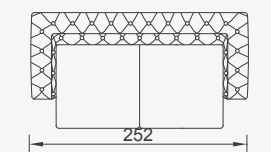

Giovanni

- Bed feature (Single Bed)
- Extended seats in depth (Single Bed)
- 35 density high-resilient seat foam
- Frame strengthened with ply-wood
  (10 year warranty compliance with European norms)

Single bed

Deep seat

Legs Finish

Wooden Based Finish

4 sofa

3 sofa

Felix armchair (metal)

A collection featuring a genius design!

Strongly emphasising the impact of quilted details on leather, this design invites guests to calmness with peaceful colours.