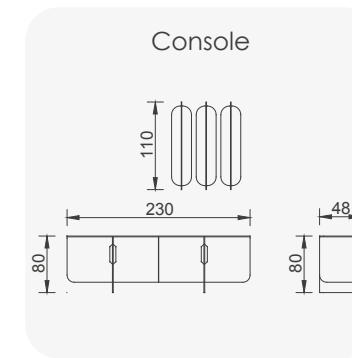

Marseille

- Bed feature (DSS mechanism)
- Extended seats in depth(DSS mechanism)
- 35 density high-resilient seat foam
- HYPER sponge on the back
- Frame strengthened with ply-wood
  (10 year warranty compliance with European norms)

Legs Finish

Wooden Based Finish

Arpege

Maestro

- Bed feature (DSS mechanism)
- Extended seats in depth(DSS mechanism)
- 35 density high-resilient seat foam
- HYPER sponge on the back
- Frame strengthened with ply-wood
  (10 year warranty compliance with European norms)

Legs Finish

Wooden Based Finish