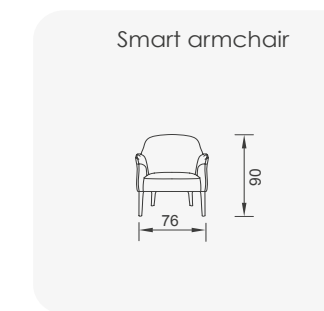

Modern at any time, innovative at any time with color choices that personalize design ideals!

Legs Finish