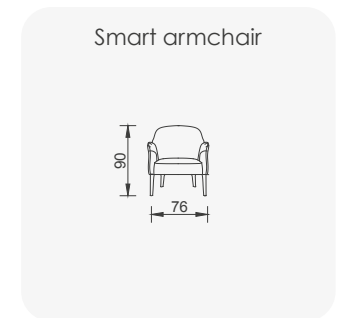

Toscana

- Bed feature (Single Bed Mechanism)
- Extended seats in depth (Single Bed Mechanism)
- 35 density high-resilient seat foam
- HYPER sponge on the back
- Frame strengthened with ply-wood (10 year warranty compliance with European norms)

Legs Finish

GOLD

CHROME

RAL 9005
BLACK