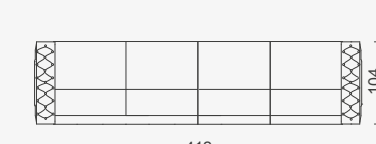

Gallardo

- Bed feature (DSS mechanism)
- Extended seats in depth (DSS mechanism)
- 35 density high-resilient seat foam
- Frame strengthened with ply-wood
  (10 year warranty compliance with European norms)

Legs Finish

RAL 9005
BLACK

Wooden
Based Finish

Option 5