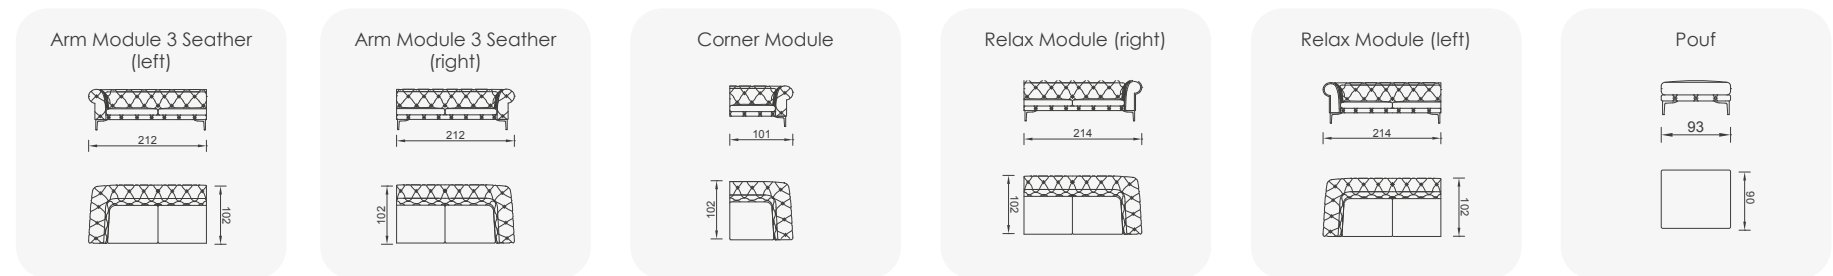

Wooden Based Finish