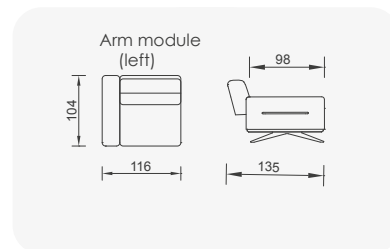

Legs Finish

Wooden Based Finish