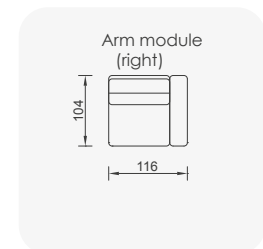

Legs Finish

Wooden Based Finish