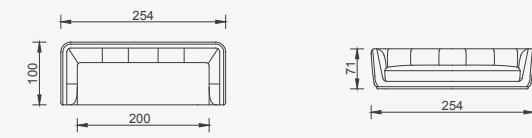

# Phantom

- 35 density high-resilient seat foam
- HYPER sponge on the back
- Frame strengthened with ply-wood (10 year warranty compliance with European norms)

Legs Finish

4 Sofa

2,5 Sofa

Console

Yakup armchair