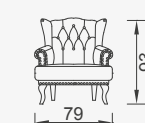

Lord armchair