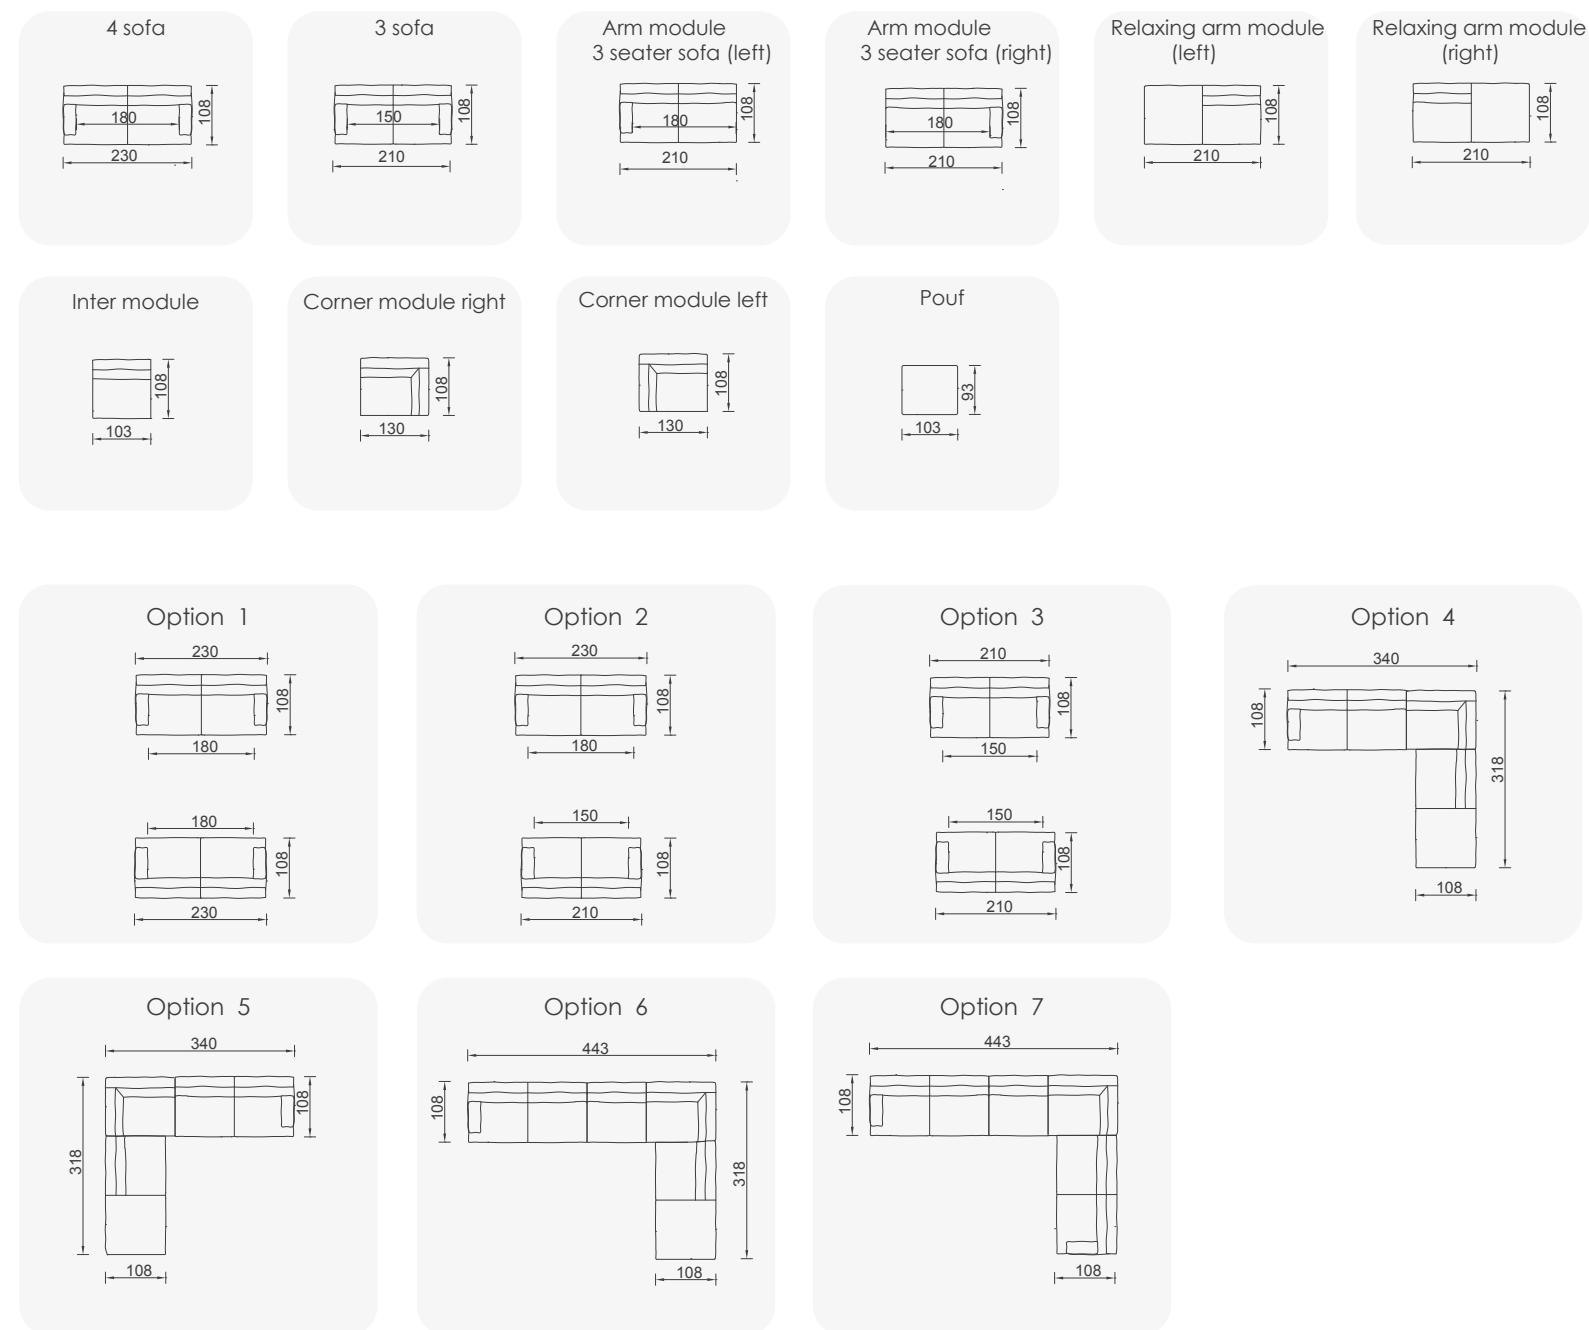

# Havana

- 35 density high-resilient seat foam
- Frame strengthened with ply-wood (10 year warranty compliance with European norms)
- Modular structure provides unlimited options

Legs Finish

RAL 9005  
BLACK