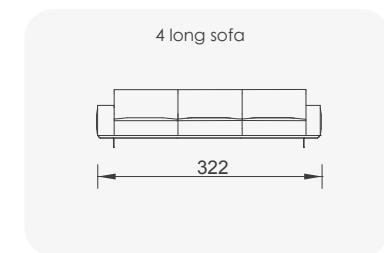

Legs Finish

Wooden Based Finish