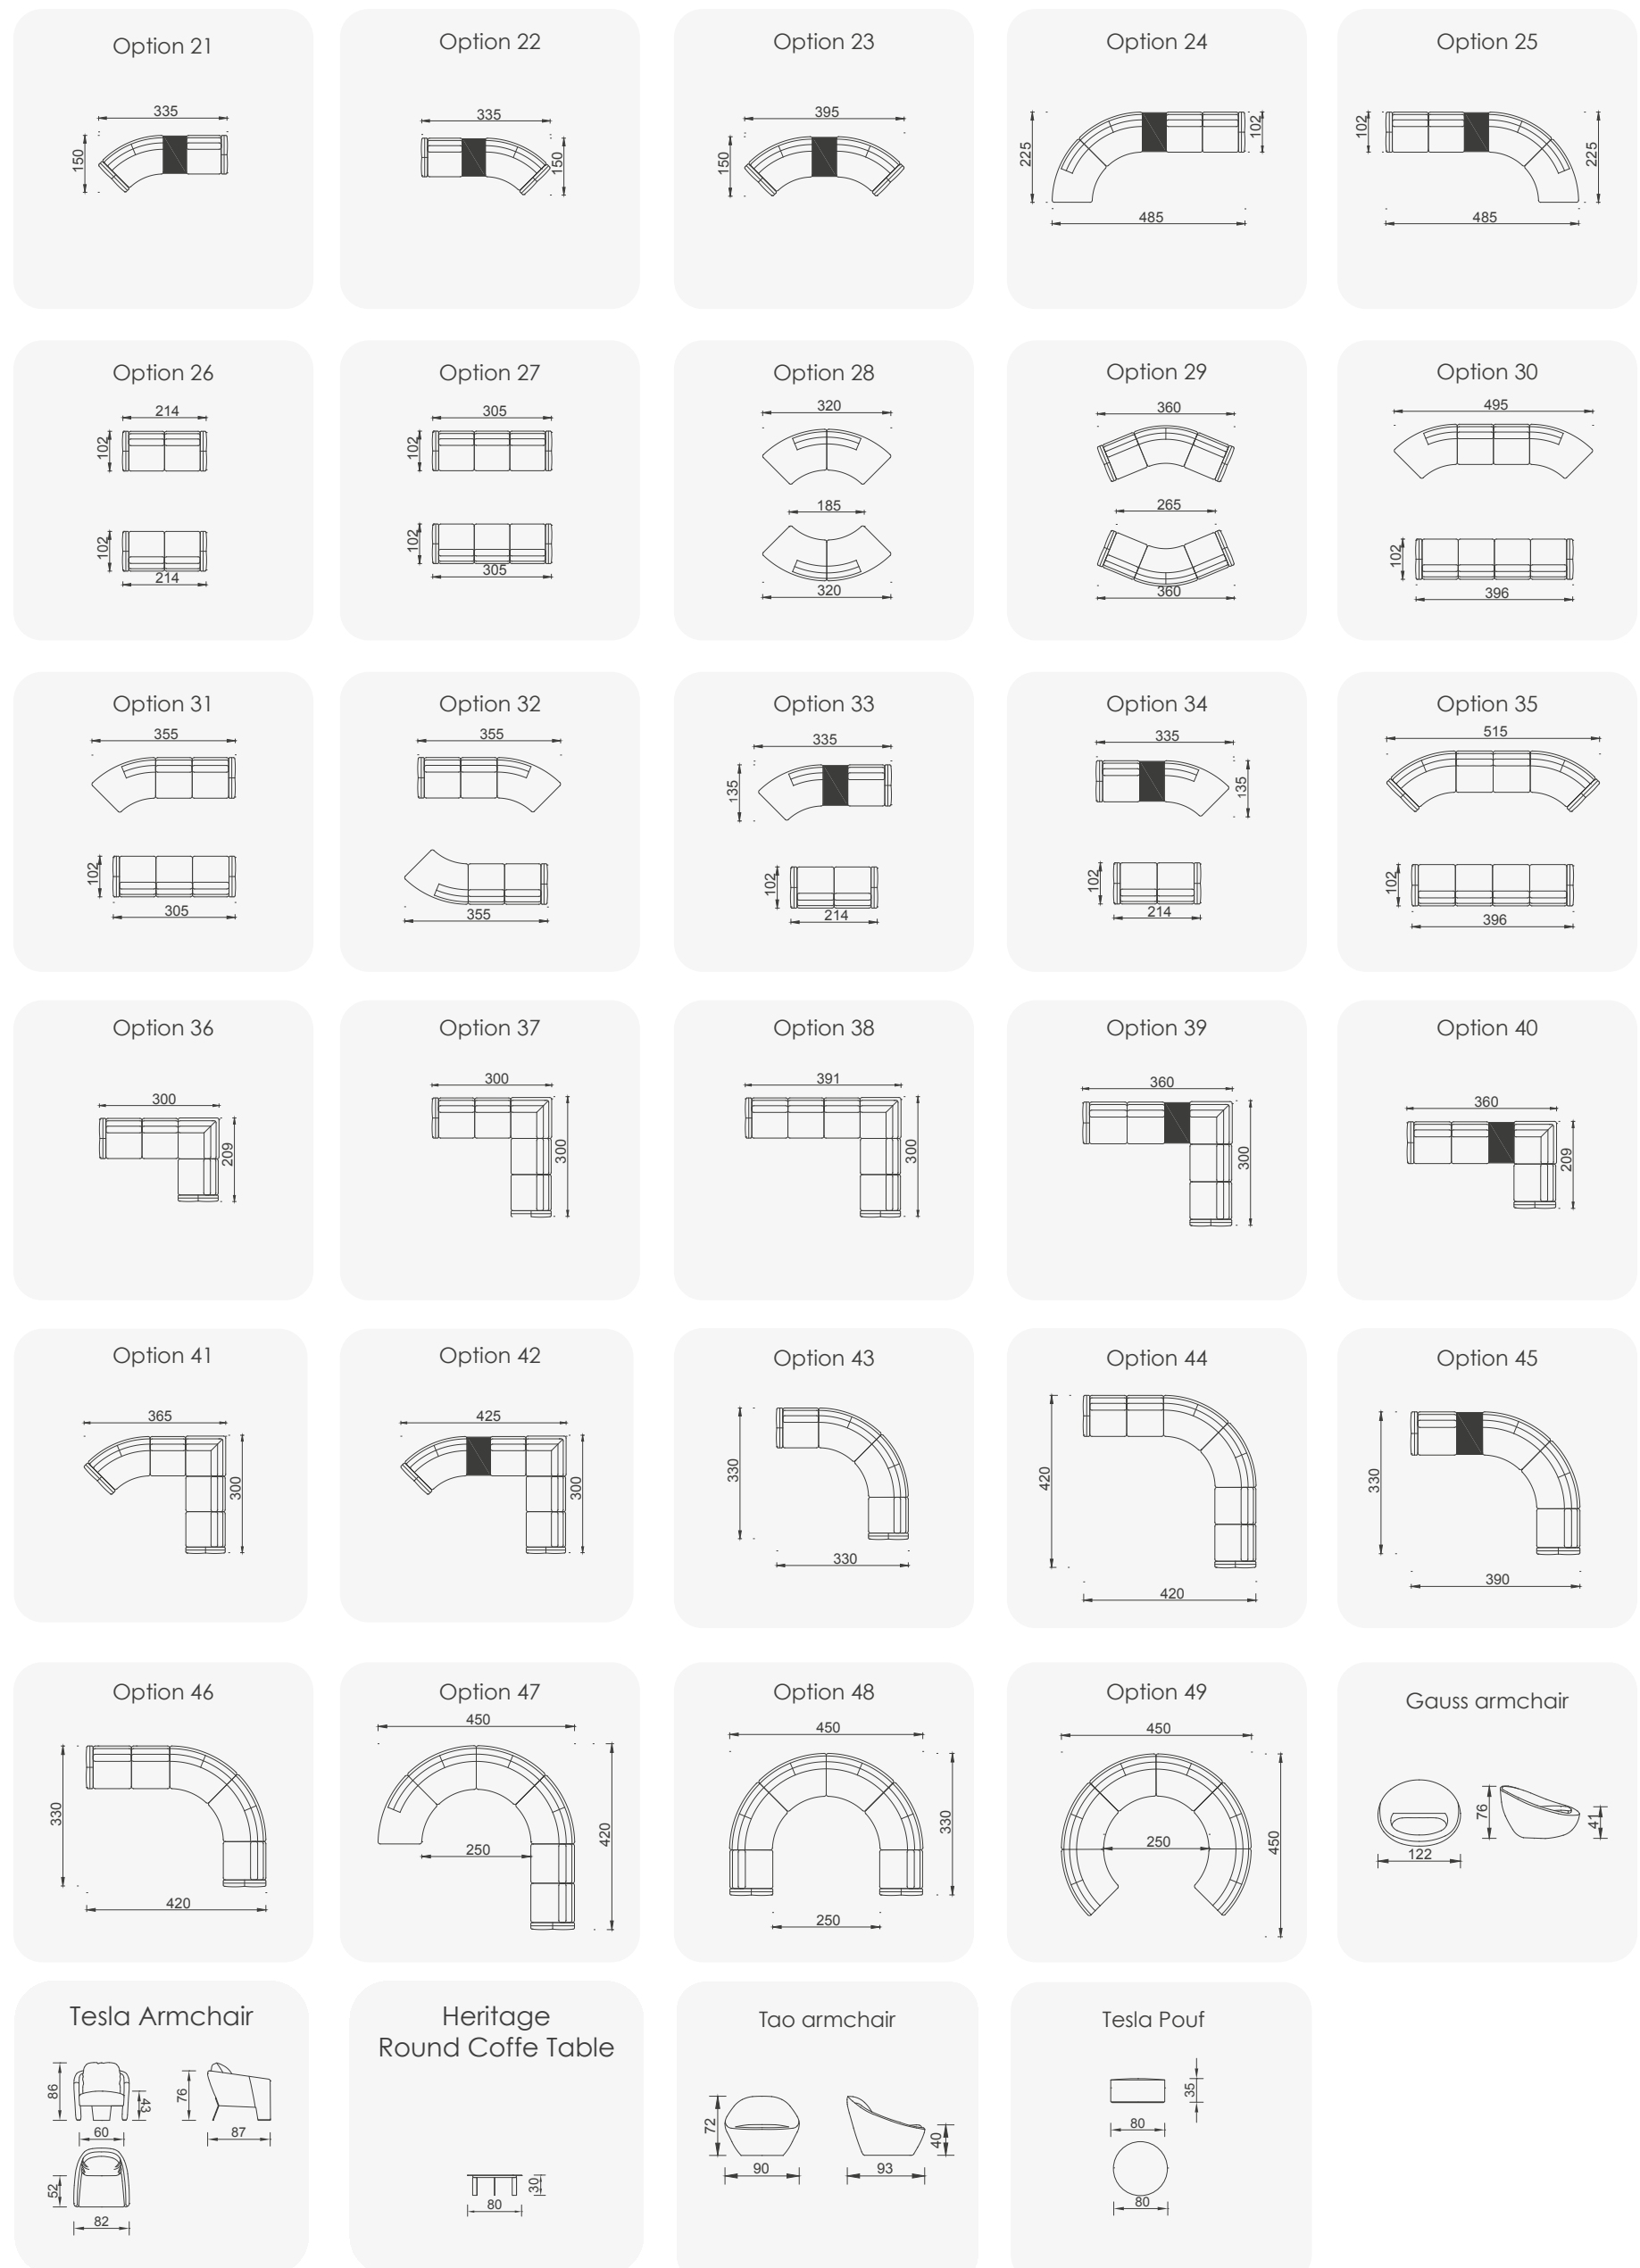

- Bed feature (DSS mechanism)
- Extended seats in depth (DSS mechanism)
- 35 density high-resilient seat foam
- HYPER sponge on the back
- Frame strengthened with ply-wood (10 year warranty compliance with European norms)
- Modular structure provides unlimited options