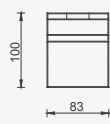

Inter module