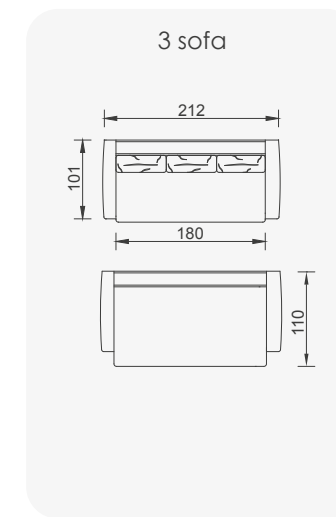

NOVA

- Bed feature (Single Bed)
- Extended seats in depth (Single Bed)
- 35 density high-resilient seat foam
- Gouse feather padded back
- Frame strengthened with ply-wood (10 year warranty compliance with European norms)

Legs Finish