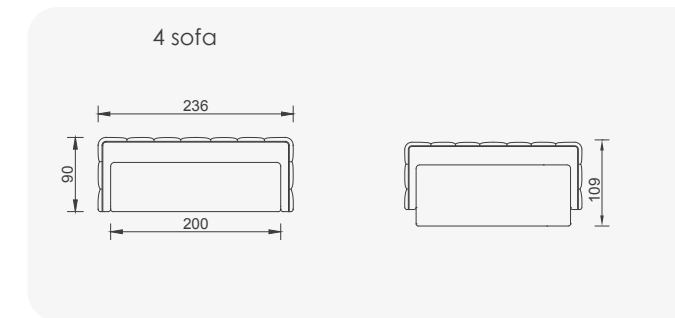

Toscana

- Bed feature (Single Bed Mechanism)
- Extended seats in depth (Single Bed Mechanism)
- 35 density high-resilient seat foam
- HYPER sponge on the back
- Frame strengthened with ply-wood (10 year warranty compliance with European norms)

Legs Finish

GOLD

CHROME

RAL 9005
BLACK