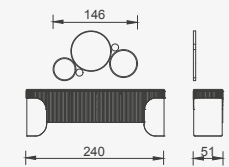

# Phantom

- 35 density high-resilient seat foam
- HYPER sponge on the back
- Frame strengthened with ply-wood (10 year warranty compliance with European norms)

Legs Finish

4 Sofa

2,5 Sofa

Console

Yakup armchair