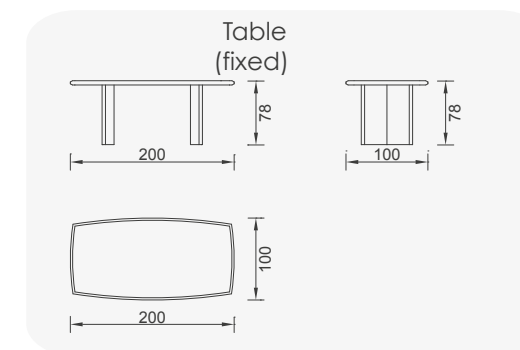

A Strong Color Preference
Feel the masculine stance.

Stella