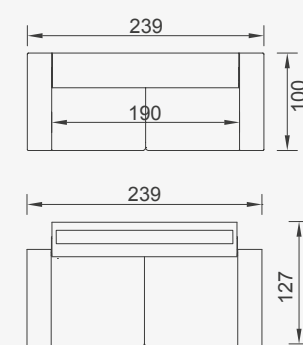

*Distinctive Patterns,
Diverse Combinations,
Different Ideas Together.*

Valentino

- Bed feature (CSS Mechanism)
- Extended seats in depth (CSS Mechanism)
- 35 density high-resilient seat foam
- Frame strengthened with ply-wood (10 year warranty compliance with European norms)

Legs Finish

Capitone

Wooden Based Finish

3 sofa

2.5 sofa

Valentino Armchair

Victoria

- Bed feature (CSS Mechanism)
- Extended seats in depth (CSS Mechanism)
- 35 density high-resilient seat foam
- Frame strengthened with ply-wood (10 year warranty compliance with European norms)

Legs Finish

Wooden Based Finish

3 sofa

2.5 sofa

Efes