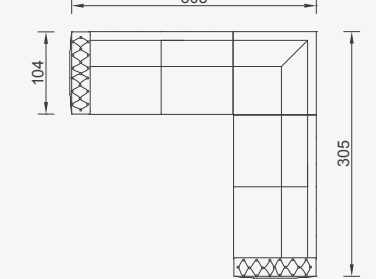

Gallardo

- Bed feature (DSS mechanism)
- Extended seats in depth (DSS mechanism)
- 35 density high-resilient seat foam
- Frame strengthened with ply-wood
  (10 year warranty compliance with European norms)

Legs Finish

RAL 9005
BLACK

Wooden
Based Finish

Option 5

Option 16