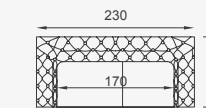

# Manchester

- 35 density high-resilient seat foam
- Frame strengthened with ply-wood (10 year warranty compliance with European norms)

Legs Finish

4 sofa

3 sofa

Maserati armchair (metal)