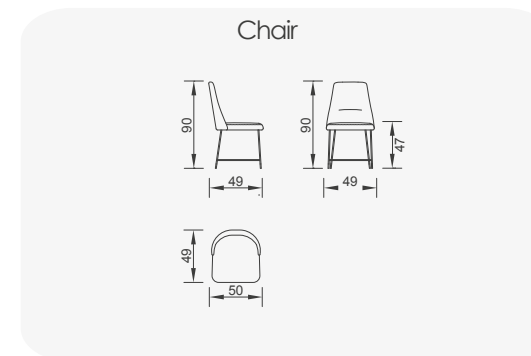

Montreal

Offering permanent solutions with its concept of timelessness, the design is the bright side of dark interiors.