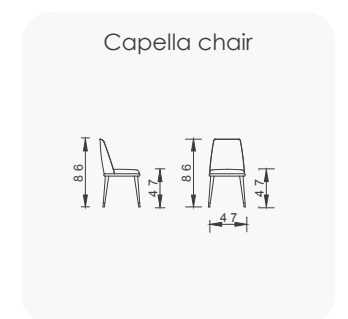

Toscana

- Bed feature (Single Bed Mechanism)
- Extended seats in depth (Single Bed Mechanism)
- 35 density high-resilient seat foam
- HYPER sponge on the back
- Frame strengthened with ply-wood (10 year warranty compliance with European norms)

Legs Finish

GOLD

CHROME

RAL 9005
BLACK