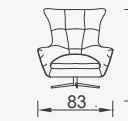

# Manchester

- 35 density high-resilient seat foam
- Frame strengthened with ply-wood (10 year warranty compliance with European norms)

Legs Finish

4 sofa

3 sofa

Maserati armchair (metal)