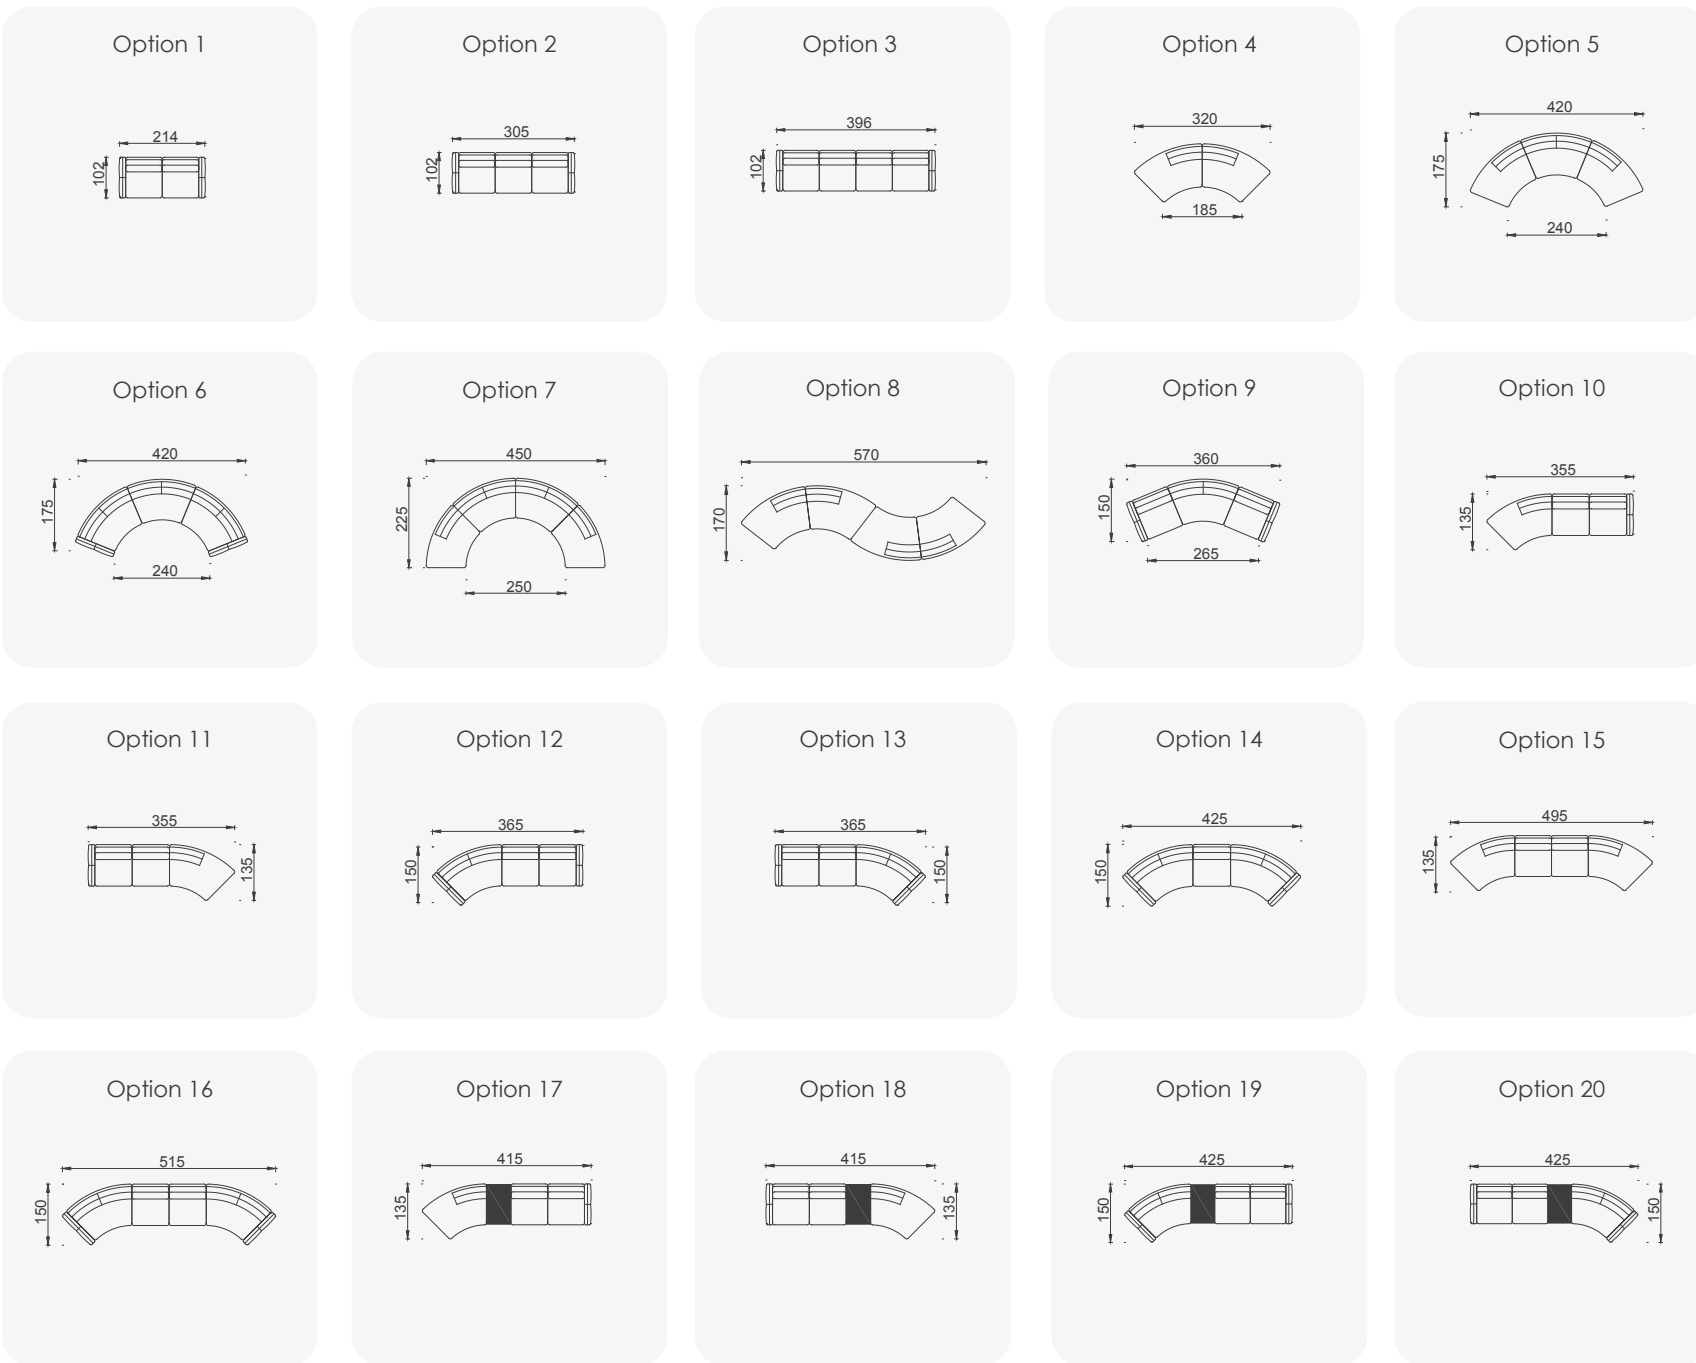

# Le Mans

- Bed feature (DSS mechanism)
- Extended seats in depth (DSS mechanism)
- 35 density high-resilient seat foam
- HYPER sponge on the back
- Frame strengthened with ply-wood (10 year warranty compliance with European norms)
- Modular structure provides unlimited options