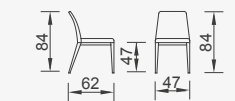

# Toronto

Console

Table

Tv unit

Toronto chair

Fascinating elegance

*From fabric texture  
to armrest curves and  
exquisite legs, Valencia  
creates a conceptual  
integrity through feminine  
lines, providing comfort  
and elegance.*