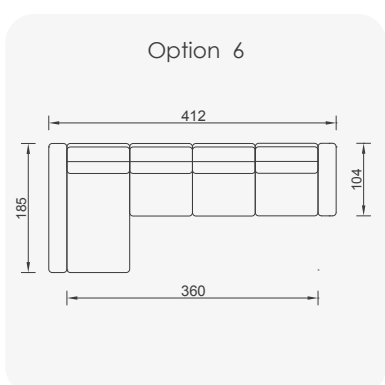

Legs Finish

Wooden Based Finish