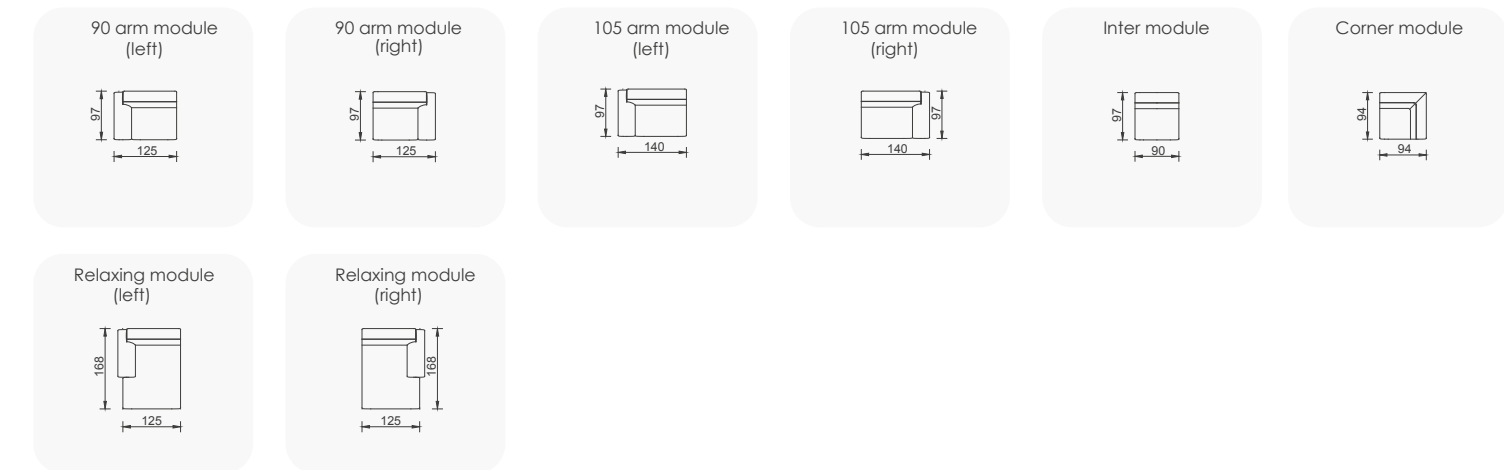

Legs Finish

Correct Choice, Diligent Decoration, Peaceful Places

Capella