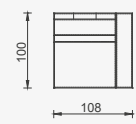

Arm module (right)