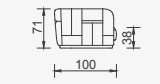

# Phantom

- 35 density high-resilient seat foam
- HYPER sponge on the back
- Frame strengthened with ply-wood (10 year warranty compliance with European norms)

Legs Finish

4 Sofa

2,5 Sofa

Console

Yakup armchair