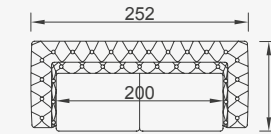

Giovanni

- Bed feature (Single Bed)
- Extended seats in depth (Single Bed)
- 35 density high-resilient seat foam
- Frame strengthened with ply-wood
  (10 year warranty compliance with European norms)

Single bed

Deep seat

Legs Finish

Wooden Based Finish

4 sofa

3 sofa

Felix armchair (metal)

A collection featuring a genius design!

Strongly emphasising the impact of quilted details on leather, this design invites guests to calmness with peaceful colours.