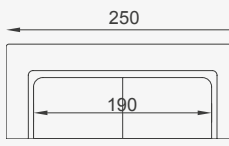

# New Castle

- 35 density high-resilient seat foam
- Frame strengthened with ply-wood (10 year warranty compliance with European norms)

Legs Finish

4 sofa

3 sofa

Maserati armchair (metal)

*Follow the clues, catch the new!*