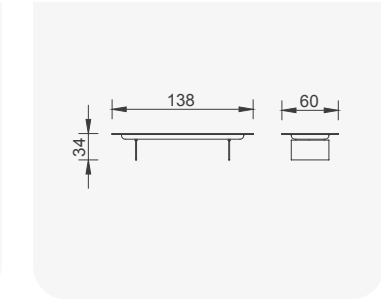

Marseille

- Bed feature (DSS mechanism)
- Extended seats in depth(DSS mechanism)
- 35 density high-resilient seat foam
- HYPER sponge on the back
- Frame strengthened with ply-wood
  (10 year warranty compliance with European norms)

Legs Finish

Wooden Based Finish

Arpege

Maestro

- Bed feature (DSS mechanism)
- Extended seats in depth(DSS mechanism)
- 35 density high-resilient seat foam
- HYPER sponge on the back
- Frame strengthened with ply-wood
  (10 year warranty compliance with European norms)

Legs Finish

Wooden Based Finish