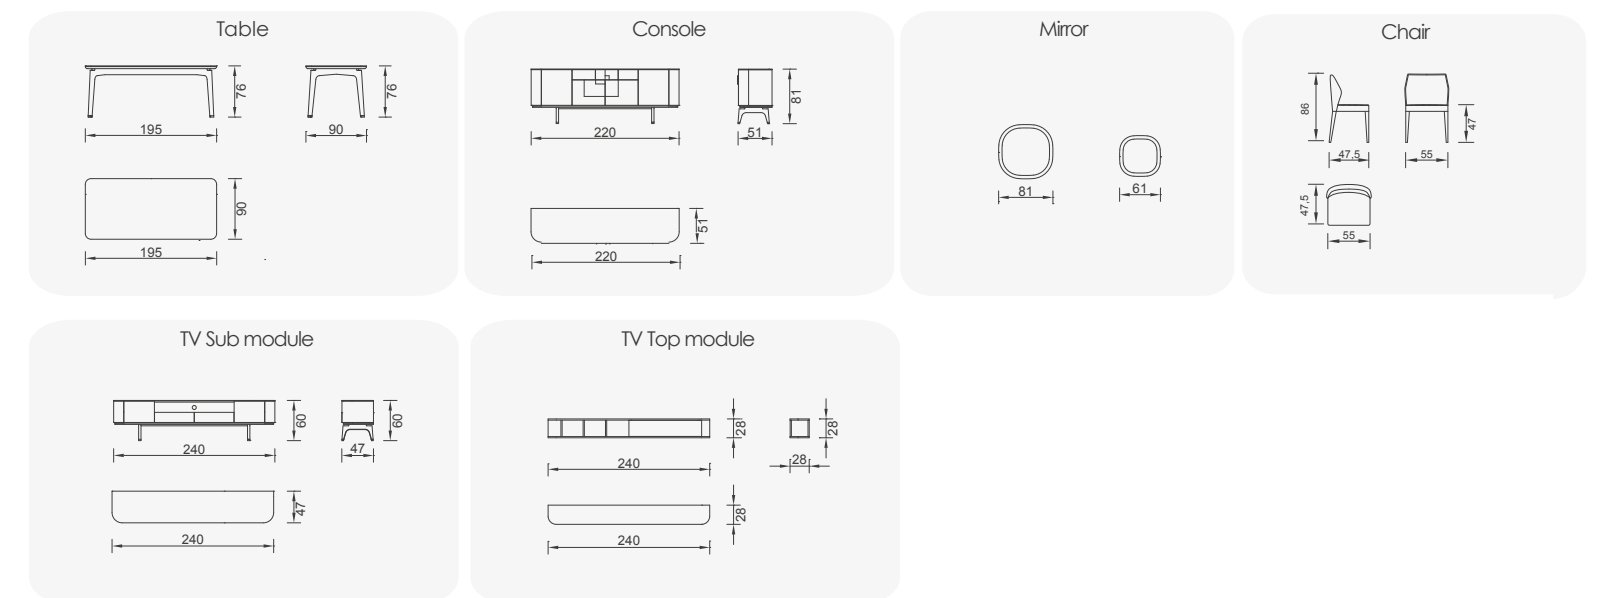

London

Clean, simple and soft look!
An innovative style in the TV unit.