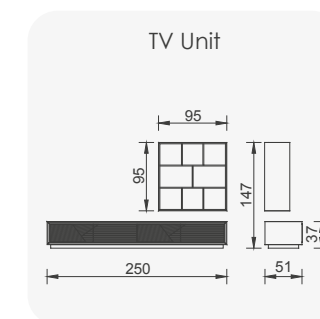

Toscana

- Bed feature (Single Bed Mechanism)
- Extended seats in depth (Single Bed Mechanism)
- 35 density high-resilient seat foam
- HYPER sponge on the back
- Frame strengthened with ply-wood (10 year warranty compliance with European norms)

Legs Finish

GOLD

CHROME

RAL 9005
BLACK