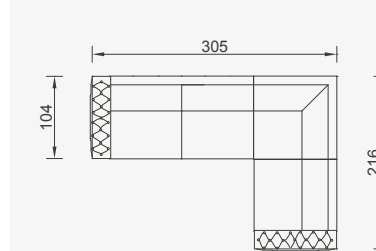

Gallardo

- Bed feature (DSS mechanism)
- Extended seats in depth (DSS mechanism)
- 35 density high-resilient seat foam
- Frame strengthened with ply-wood
  (10 year warranty compliance with European norms)

Legs Finish

RAL 9005
BLACK

Wooden
Based Finish

Option 5

Option 15