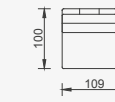

Arm module (right)