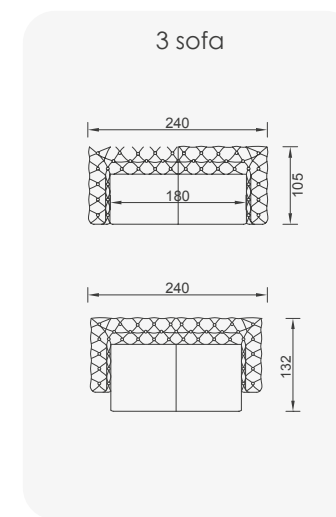

Legs Finish

GOLD	RAL 9005 BLACK

Wooden Based Finish

LIGHT WALNUT	MATT ANTRACITE	MATT WHITE	BRIGHT WHITE	WALNUT	MATT ECRU	SMOKED OAK	CREAM	CRIMSON FUME	MATT BLACK	BRIGHT BLACK	GRAY