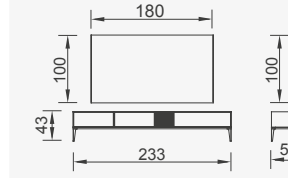

# Toronto

Console

Table

Tv unit

Toronto chair

Fascinating elegance

*From fabric texture  
to armrest curves and  
exquisite legs, Valencia  
creates a conceptual  
integrity through feminine  
lines, providing comfort  
and elegance.*