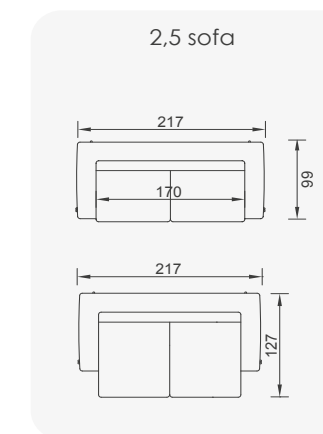

Modern at any time, innovative at any time with color choices that personalize design ideals!

Legs Finish