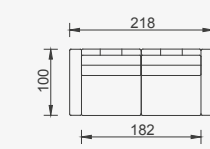

Noir

- Bed feature (DSS mechanism)
- Extended seats in depth (DSS mechanism)
- 35 density high-resilient seat foam
- HYPER sponge on the back
- Frame strengthened with ply-wood
- (10 year warranty compliance with European norms)
- Modular stucture provides unlimited options

Legs Finish

CHROME

3 sofa