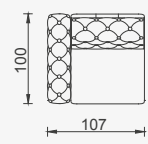

Arm module (left)