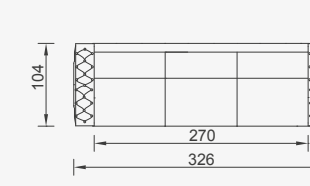

Gallardo

- Bed feature (DSS mechanism)
- Extended seats in depth (DSS mechanism)
- 35 density high-resilient seat foam
- Frame strengthened with ply-wood
  (10 year warranty compliance with European norms)

Legs Finish

RAL 9005
BLACK

Wooden
Based Finish

Option 5

Option 12