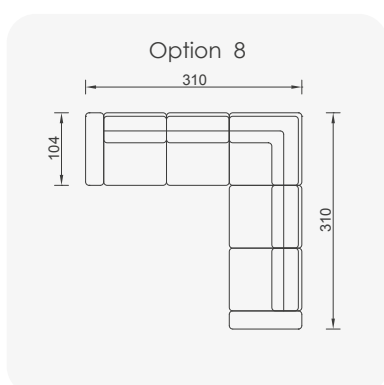

Legs Finish

Wooden Based Finish