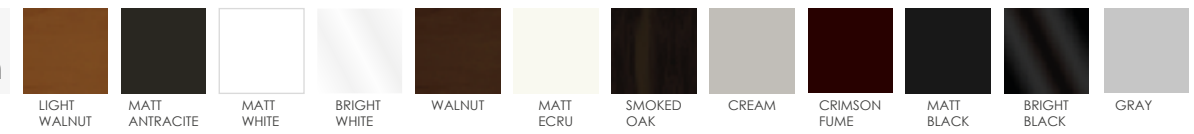

- Bed feature (CSS Mechanism)
- Extended seats in depth (CSS Mechanism)
- 35 density high-resilient seat foam
- Frame strengthened with ply-wood (10 year warranty compliance with European norms)

Legs Finish

Capitone

Wooden Based Finish