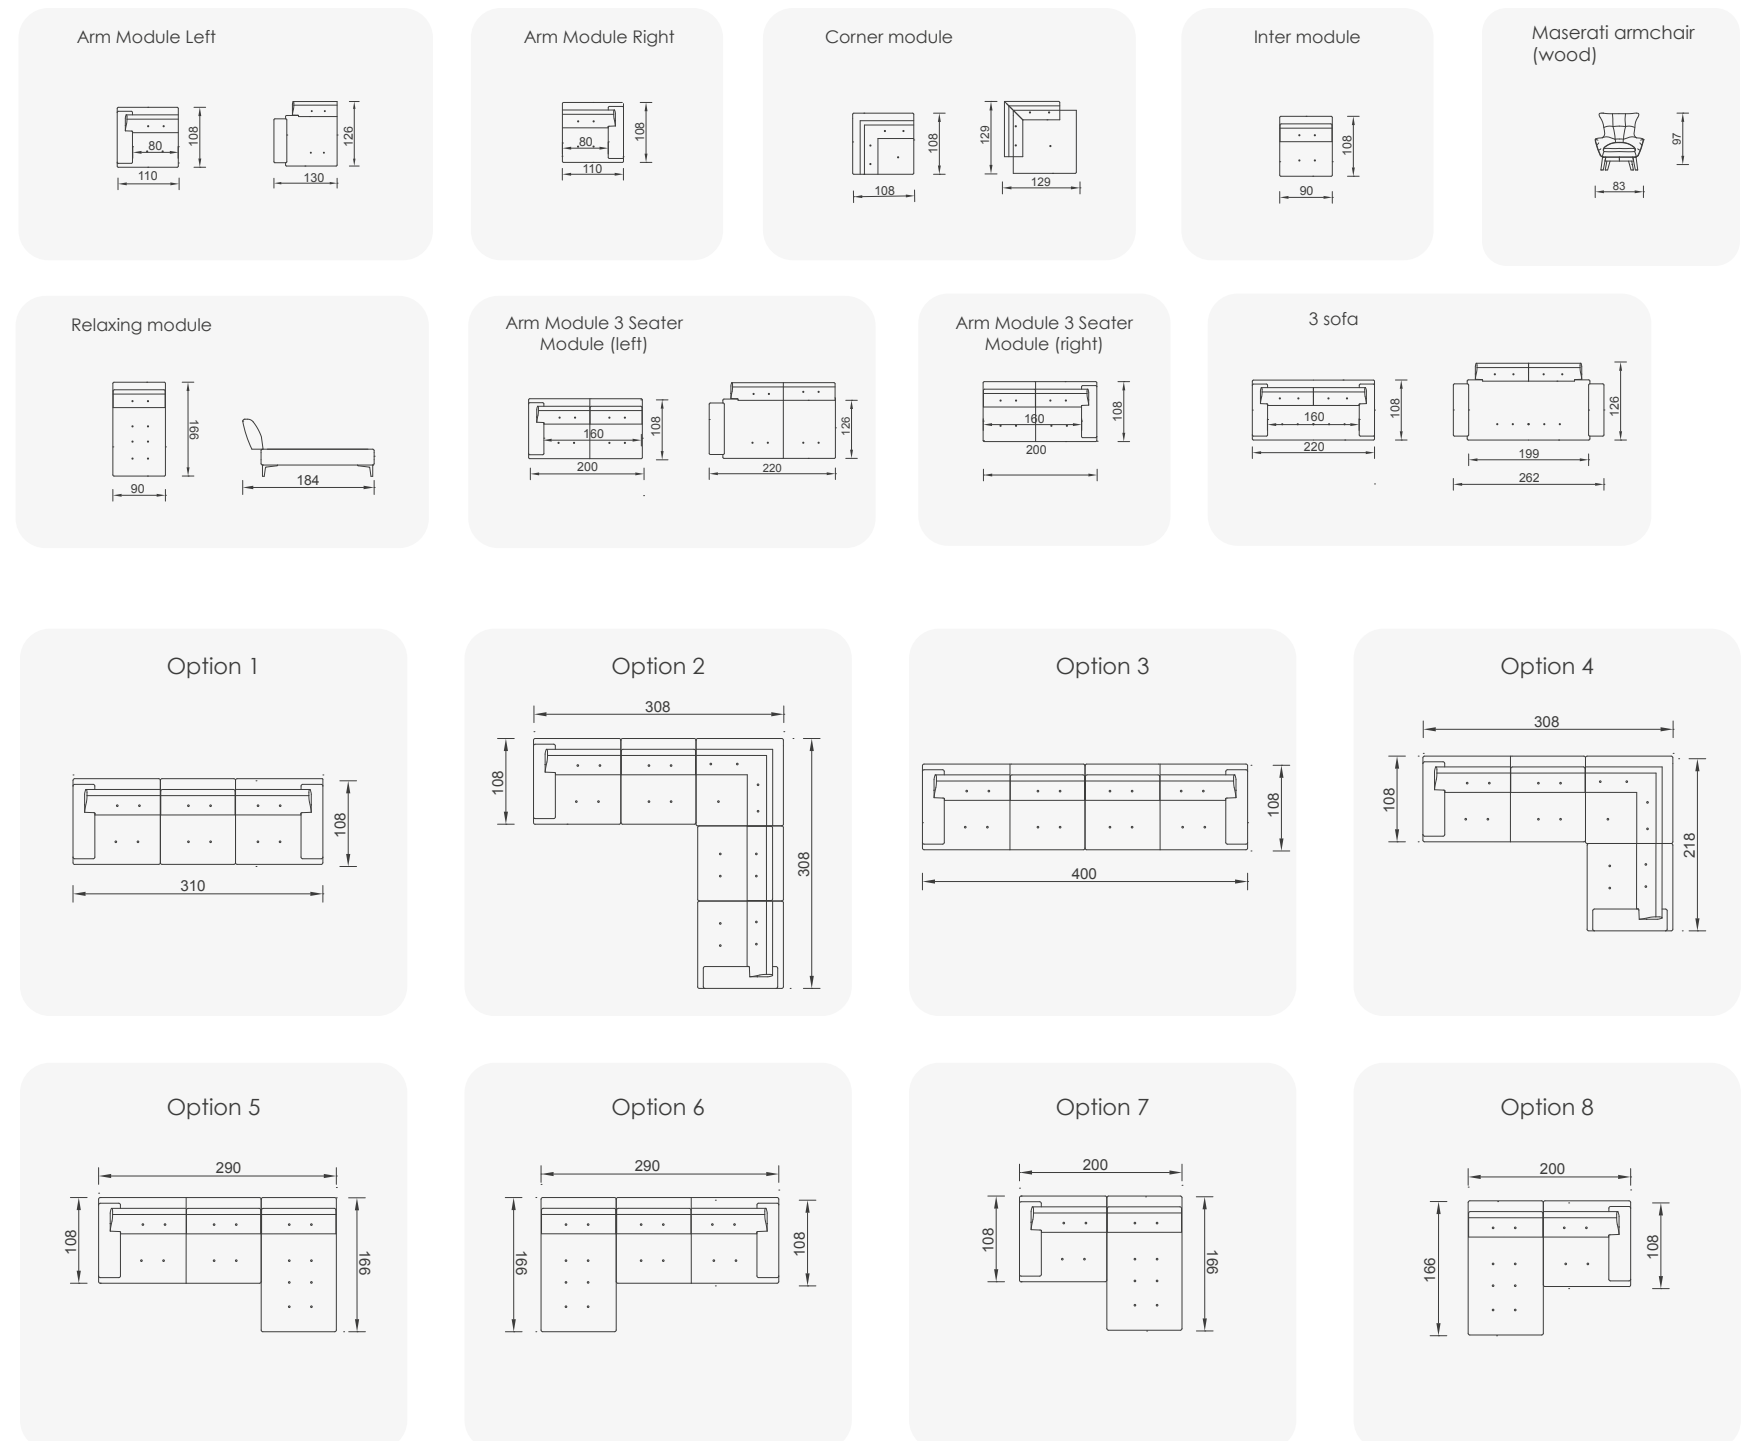

# Prada

- 35 density high-resilient seat foam
- Frame strengthened with ply-wood (10 year warranty compliance with European norms)
- Modular structure provides unlimited options

Wooden Based Finish