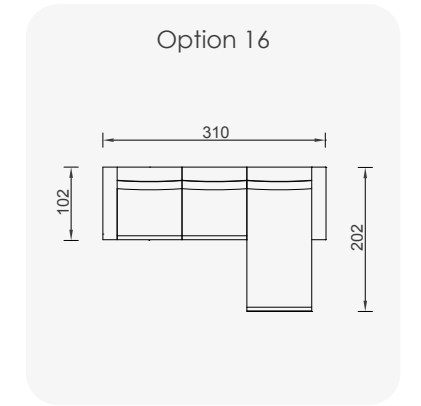

Conrad

- 35 density high-resilient seat foam
- Frame strengthened with ply-wood (10 year warranty compliance with European norms)
- Modular structure provides unlimited options