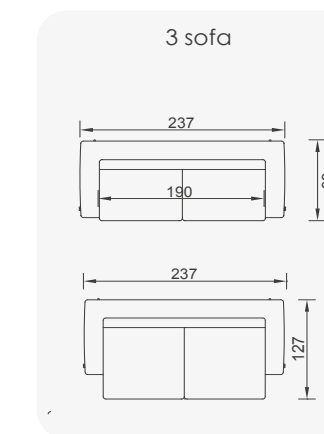

Modern at any time, innovative at any time with color choices that personalize design ideals!

Legs Finish