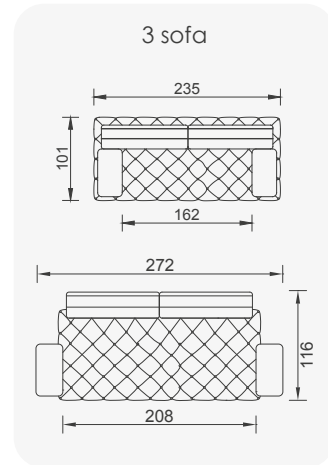

Legs Finish

Wooden Based Finish