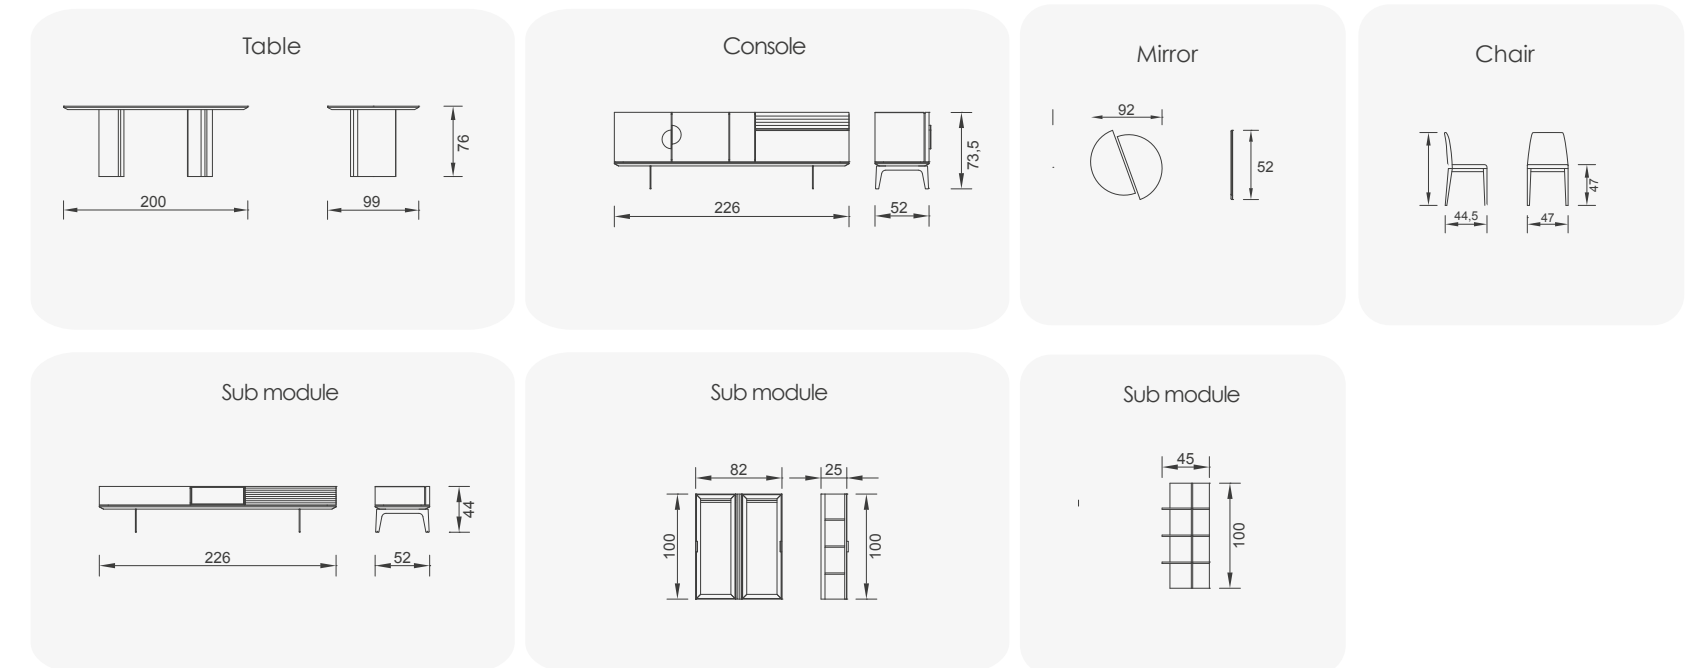

Created by a smart combination of simple geometric forms, Stockholm establishes presence in design with its subtle, elegant and minimalist side. Shelving system, long unit, and cabinet door that doubles as a mirror create a holistic formation.

Stockholm