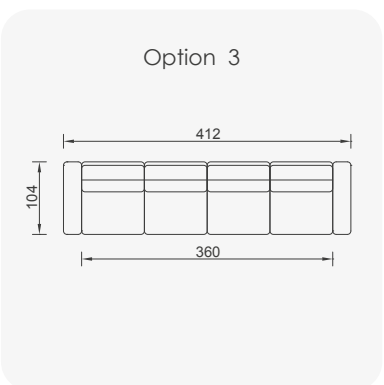

Legs Finish

Wooden Based Finish