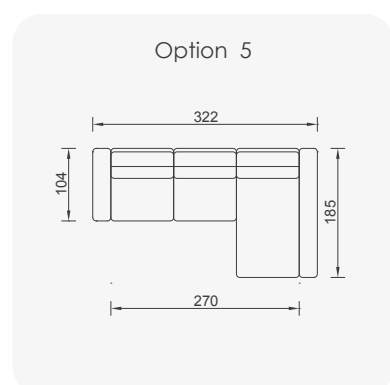

Legs Finish

Wooden Based Finish