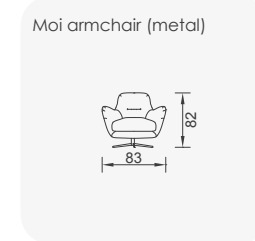

Legs Finish

Wooden Based Finish