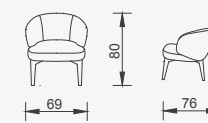

Felix armchair (wood)