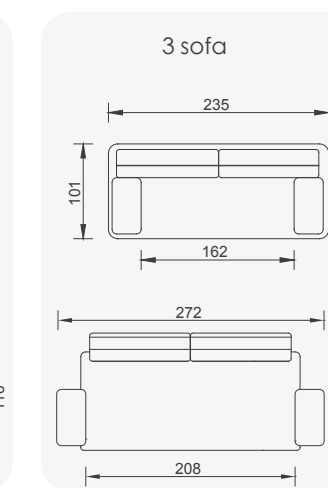

Legs Finish

Wooden Based Finish