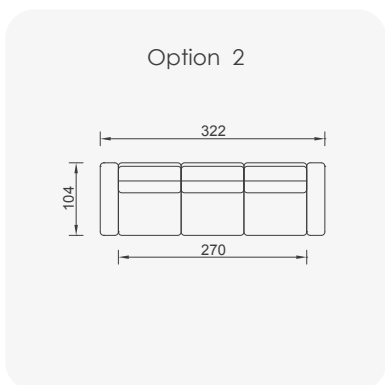

Legs Finish

Wooden Based Finish