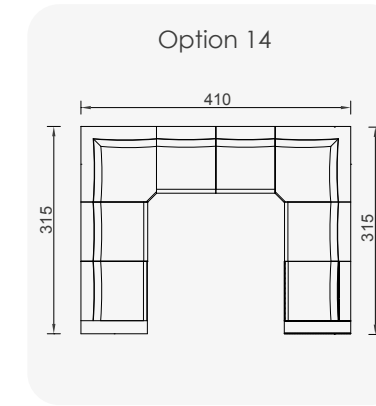

Conrad

- 35 density high-resilient seat foam
- Frame strengthened with ply-wood (10 year warranty compliance with European norms)
- Modular structure provides unlimited options