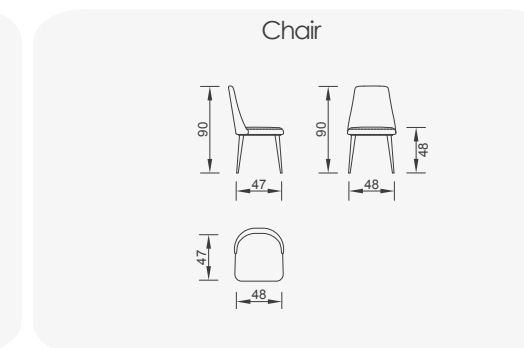

A Strong Color Preference
Feel the masculine stance.

Stella