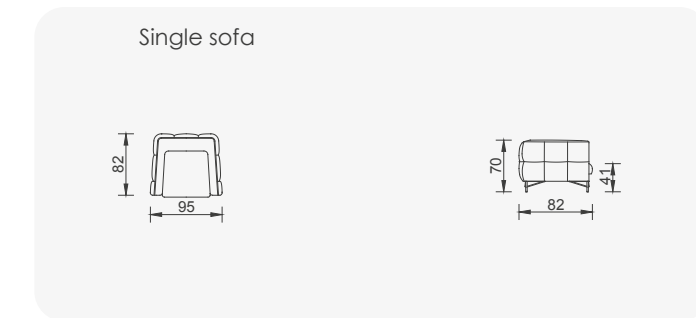

Toscana

- Bed feature (Single Bed Mechanism)
- Extended seats in depth (Single Bed Mechanism)
- 35 density high-resilient seat foam
- HYPER sponge on the back
- Frame strengthened with ply-wood (10 year warranty compliance with European norms)

Legs Finish

GOLD

CHROME

RAL 9005
BLACK