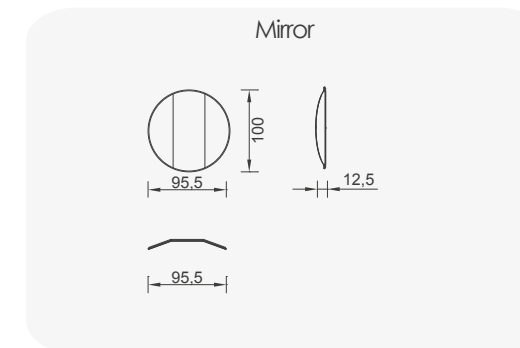

A Strong Color Preference
Feel the masculine stance.

Stella