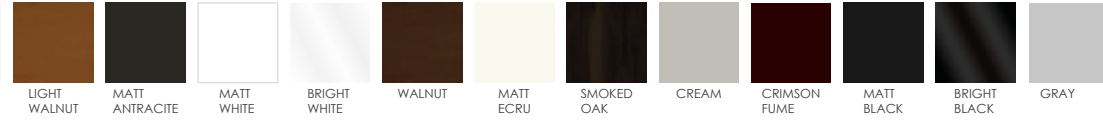

Wooden Based Finish

Milan 90 Inter Module 	Milan 90 cm Left/right Module 	Milan 90 cm Single Module 	Milan 90 cm Left Bookcase With Drawer Module 	Milan 90 cm Right Bookcase With Drawer Module 	Milan Relaxing Module (without arm) 	Milan 130 cm Left Bookcase With Drawer Module
90 cm Bookcase 	Relaxing Module Right 130 cm 	Relaxing Module Left 130 cm 	Inter Module 130 cm 	Corner Module Right 130 cm 	Corner Module Left 130 cm 	Milan 130 cm Right Bookcase With Drawer Module
130 cm Bookcase 	Triangle Pouf 	Milan 130 Right Module 	Milan 130 Left Module 	Pouf 90x90 cm 	Pouf 130x90 cm 	
Corner module right 90 cm 						

Option 11 	Option 12 	Option 13 	Option 14 	Option 15
Option 16 	Option 17 	Option 18 	Option 19 	

Option 1 	Option 2 	Option 3 	Option 4 	Option 5
Option 6 	Option 7 	Option 8 	Option 9 	Option 10