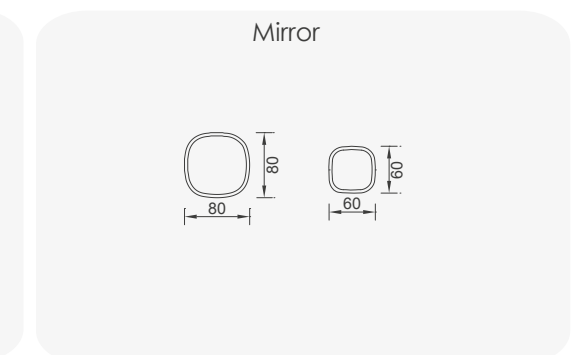

Montreal

Offering permanent solutions with its concept of timelessness, the design is the bright side of dark interiors.