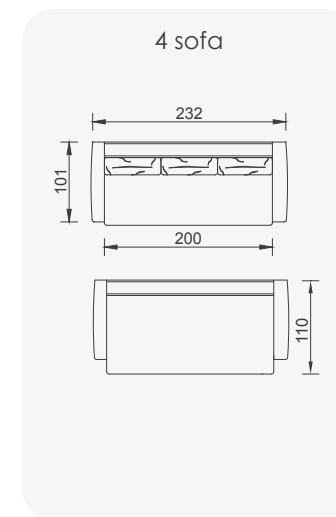

NOVA

- Bed feature (Single Bed)
- Extended seats in depth (Single Bed)
- 35 density high-resilient seat foam
- Gouse feather padded back
- Frame strengthened with ply-wood (10 year warranty compliance with European norms)

Legs Finish