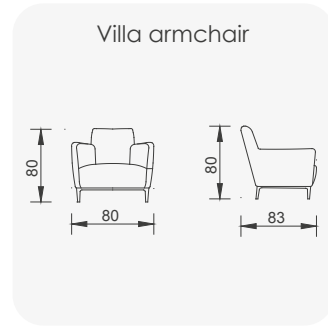

Legs Finish

Wooden Based Finish