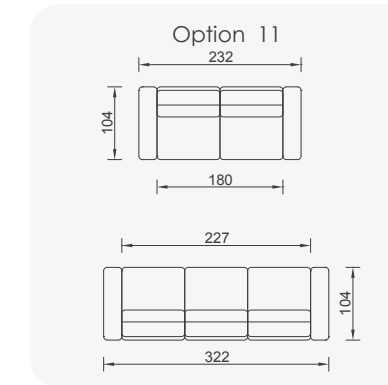

Legs Finish

Wooden Based Finish