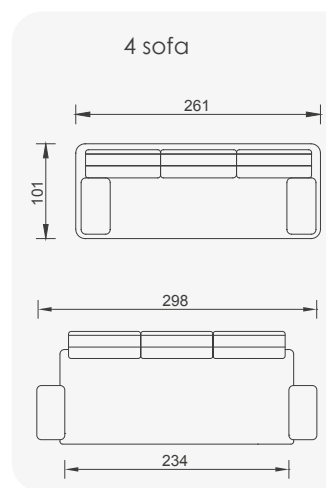

Legs Finish

Wooden Based Finish