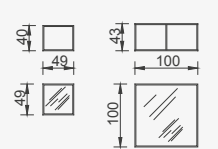

Console

Table

Montreal chair

TV Unit

Noir coffee table

genesis

*Ambitious reflection of natural shades: Genesis*

Textured fabric, powerful design. Genesis reintroduces naturalness concept back in design.