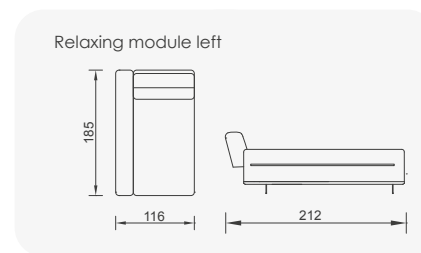

Legs Finish

Wooden Based Finish