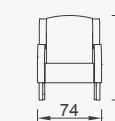

Aspendos

- 35 density high-resilient seat foam
- Frame strengthened with ply-wood (10 year warranty compliance with European norms)

Wooden Based Finish