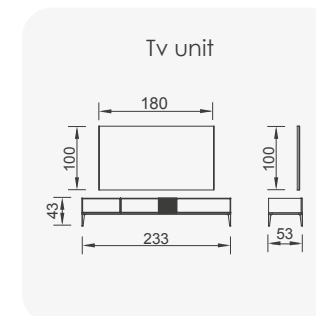

Light & Fabric Balance

A masculine structure blended with leather wing-backs.

Aston Villa

- Bed feature (Single Bed)
- Extended seats in depth(Single Bed)
- 35 density high-resilient seat foam
- Frame strengthened with ply-wood
- HYPER sponge on the back
- Frame strengthened with ply-wood (10 year warranty compliance with European norms)

Legs Finish

Toronto