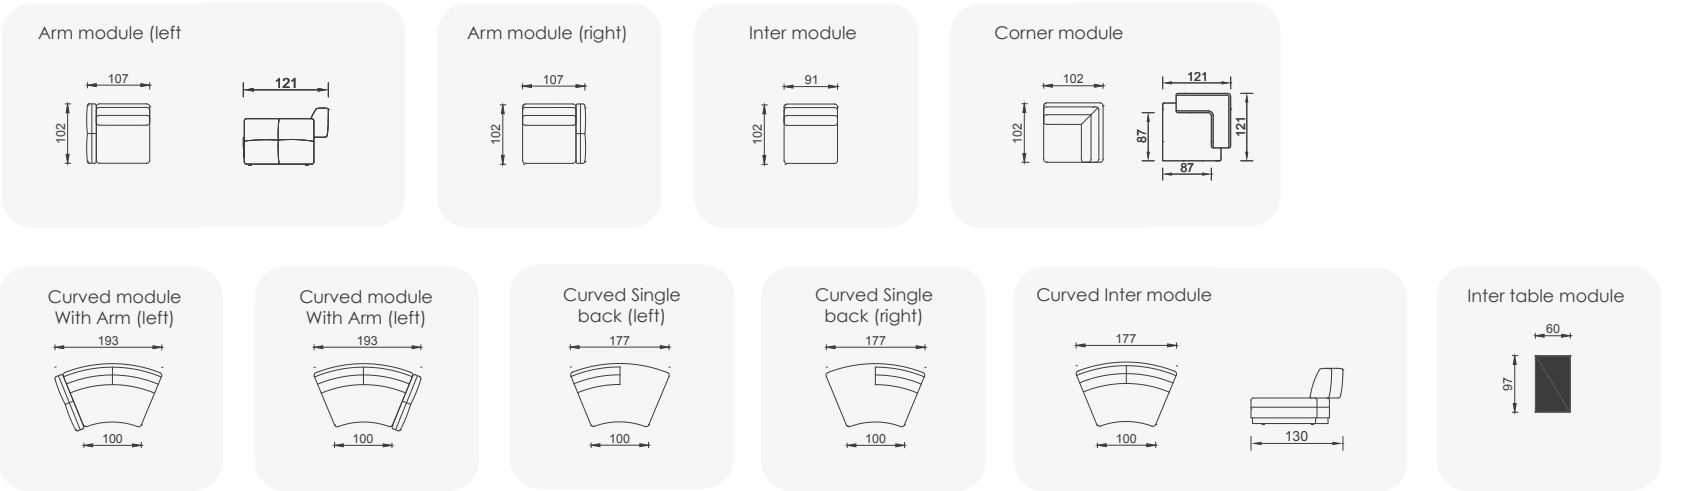

# Le Mans

- Bed feature (DSS mechanism)
- Extended seats in depth (DSS mechanism)
- 35 density high-resilient seat foam
- HYPER sponge on the back
- Frame strengthened with ply-wood (10 year warranty compliance with European norms)
- Modular structure provides unlimited options