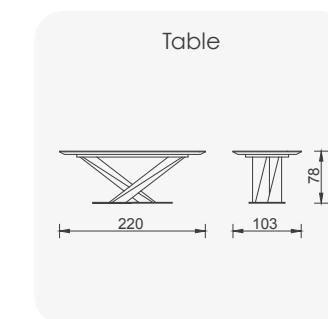

Toscana

- Bed feature (Single Bed Mechanism)
- Extended seats in depth (Single Bed Mechanism)
- 35 density high-resilient seat foam
- HYPER sponge on the back
- Frame strengthened with ply-wood (10 year warranty compliance with European norms)

Legs Finish

GOLD

CHROME

RAL 9005
BLACK