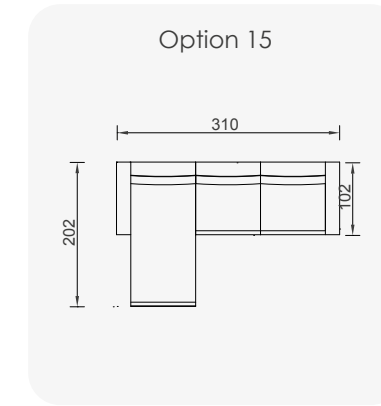

Conrad

- 35 density high-resilient seat foam
- Frame strengthened with ply-wood (10 year warranty compliance with European norms)
- Modular structure provides unlimited options