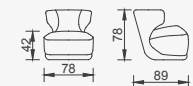

# Phantom

- 35 density high-resilient seat foam
- HYPER sponge on the back
- Frame strengthened with ply-wood (10 year warranty compliance with European norms)

Legs Finish

4 Sofa

2,5 Sofa

Console

Yakup armchair