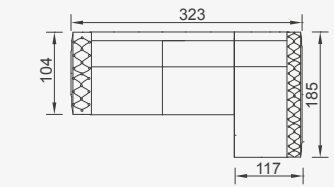

Gallardo

- Bed feature (DSS mechanism)
- Extended seats in depth (DSS mechanism)
- 35 density high-resilient seat foam
- Frame strengthened with ply-wood
  (10 year warranty compliance with European norms)

Legs Finish

RAL 9005
BLACK

Wooden
Based Finish

Option 5

Option 8