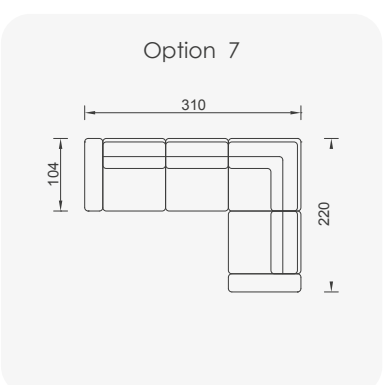

Legs Finish

Wooden Based Finish