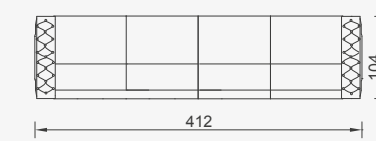

Gallardo

- Bed feature (DSS mechanism)
- Extended seats in depth (DSS mechanism)
- 35 density high-resilient seat foam
- Frame strengthened with ply-wood
  (10 year warranty compliance with European norms)

Legs Finish

RAL 9005
BLACK

Wooden
Based Finish

Option 5

Option 10