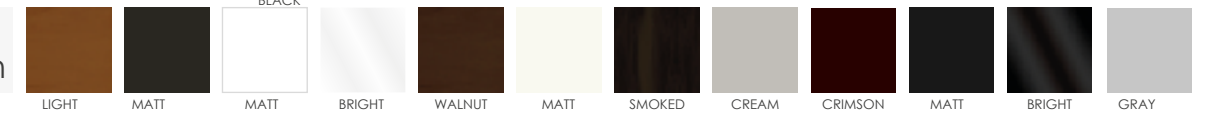

Single bed

Deep seat

Legs Finish

Wooden Based Finish

4 sofa

3 sofa

Felix armchair (metal)

*A collection featuring a genius design!*