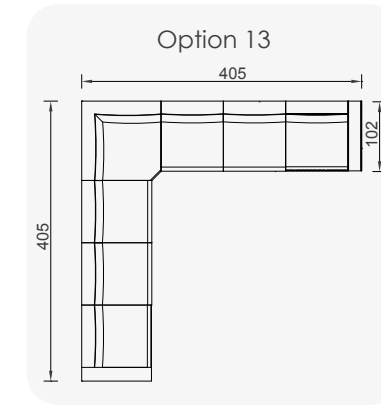

Conrad

- 35 density high-resilient seat foam
- Frame strengthened with ply-wood (10 year warranty compliance with European norms)
- Modular structure provides unlimited options