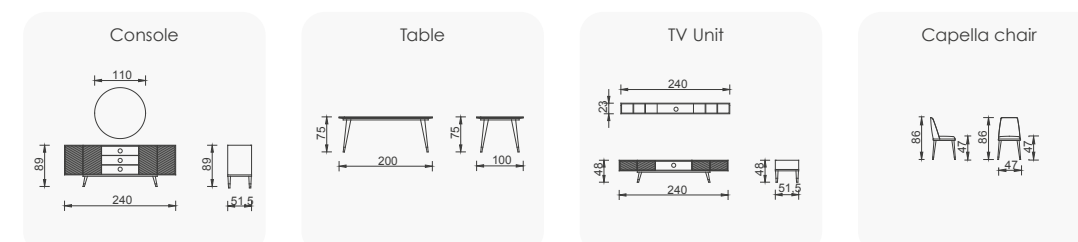

Valencia

- 35 density high-resilient seat foam
- HYPER sponge on the back
- Frame strengthened with ply-wood
- (10 year warranty compliance with European norms)
- Modular structure provides unlimited options

Legs Finish

Correct Choice, Diligent Decoration, Peaceful Places

Capella