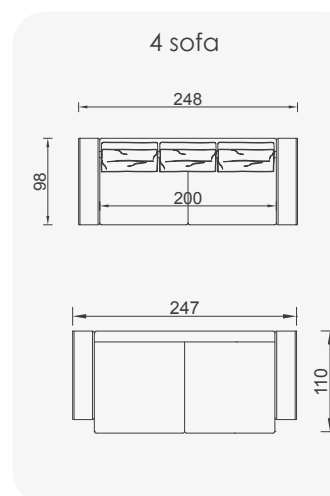

genesis

Ambitious reflection of natural shades: Genesis

Textured fabric, powerful design. Genesis reintroduces naturalness concept back in design.

Genesis

- Bed feature (Single Bed)
- Goose feather padded back
- Extended seats in depth (Single Bed)
- 35 density high-resilient seat foam
- Frame strengthened with ply-wood (10 year warranty compliance with European norms)

Legs Finish

CHROME