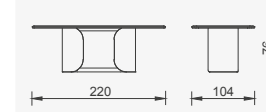

Phantom

- 35 density high-resilient seat foam
- HYPER sponge on the back
- Frame strengthened with ply-wood (10 year warranty compliance with European norms)

Legs Finish

Table