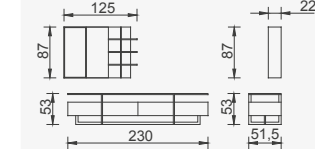

Console

Table

Montreal chair

TV Unit

Noir coffee table

genesis

*Ambitious reflection of natural shades: Genesis*

Textured fabric, powerful design. Genesis reintroduces naturalness concept back in design.