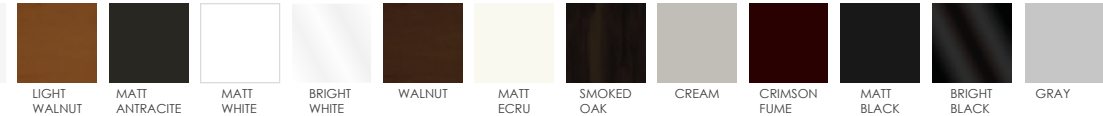

- 35 density high-resilient seat foam
- Frame strengthened with ply-wood (10 year warranty compliance with European norms)
- Modular structure provides unlimited options

Wooden Based Finish