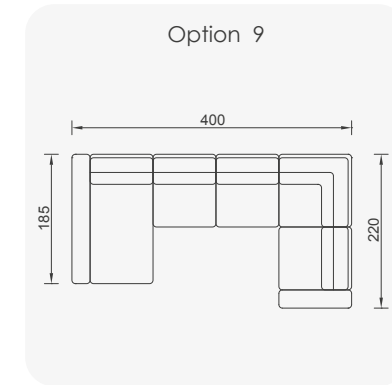

Legs Finish

Wooden Based Finish