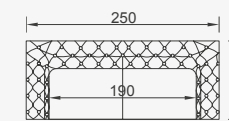

# Manchester

- 35 density high-resilient seat foam
- Frame strengthened with ply-wood (10 year warranty compliance with European norms)

Legs Finish

4 sofa

3 sofa

Maserati armchair (metal)