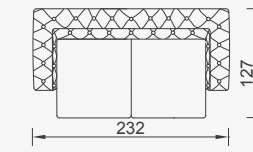

Giovanni

- Bed feature (Single Bed)
- Extended seats in depth (Single Bed)
- 35 density high-resilient seat foam
- Frame strengthened with ply-wood
  (10 year warranty compliance with European norms)

Single bed

Deep seat

Legs Finish

Wooden Based Finish

4 sofa

3 sofa

Felix armchair (metal)

A collection featuring a genius design!

Strongly emphasising the impact of quilted details on leather, this design invites guests to calmness with peaceful colours.