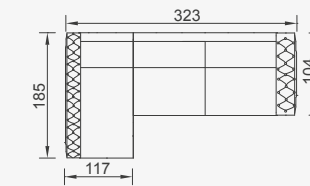

Gallardo

- Bed feature (DSS mechanism)
- Extended seats in depth (DSS mechanism)
- 35 density high-resilient seat foam
- Frame strengthened with ply-wood
  (10 year warranty compliance with European norms)

Legs Finish

RAL 9005
BLACK

Wooden
Based Finish

Option 5

Option 9