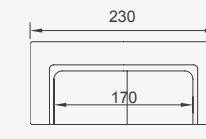

# New Castle

- 35 density high-resilient seat foam
- Frame strengthened with ply-wood (10 year warranty compliance with European norms)

Legs Finish

4 sofa

3 sofa

Maserati armchair (metal)

*Follow the clues, catch the new!*