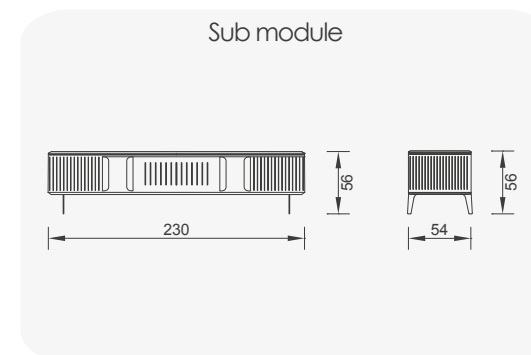

Montreal

Offering permanent solutions with its concept of timelessness, the design is the bright side of dark interiors.