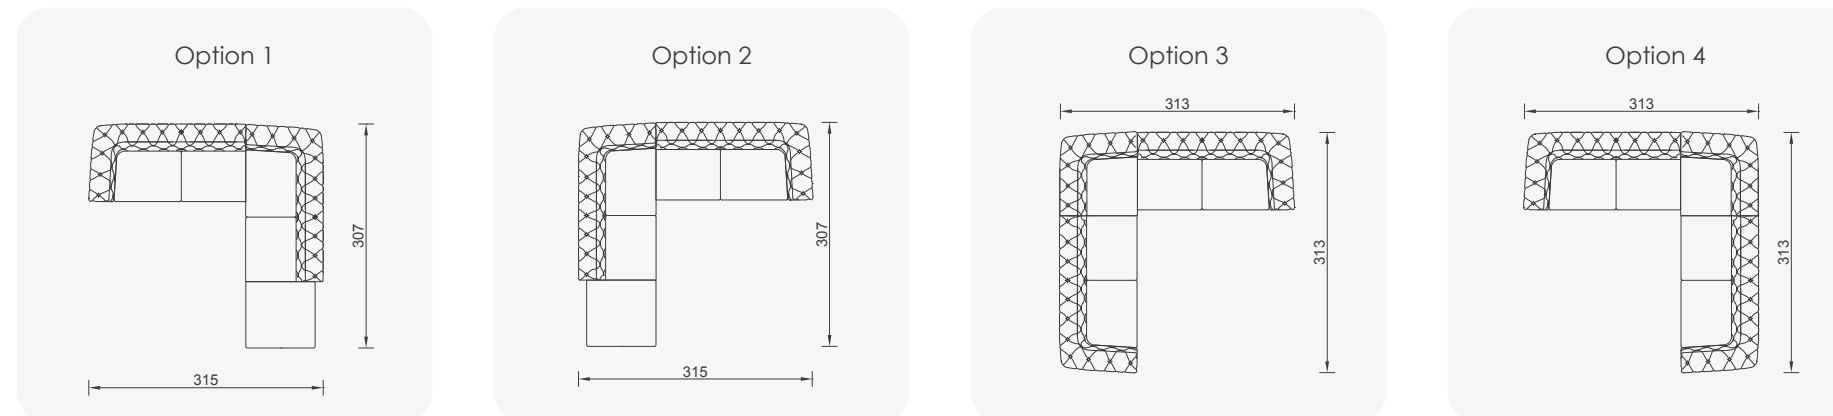

Wooden Based Finish