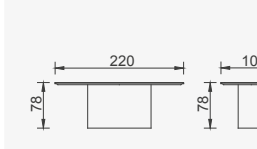

Noir

- Bed feature (DSS mechanism)
- Extended seats in depth (DSS mechanism)
- 35 density high-resilient seat foam
- HYPER sponge on the back
- Frame strengthened with ply-wood
- (10 year warranty compliance with European norms)
- Modular stucture provides unlimited options

Legs Finish

CHROME

Table