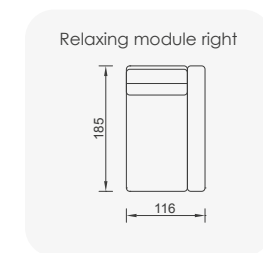

Legs Finish

Wooden Based Finish