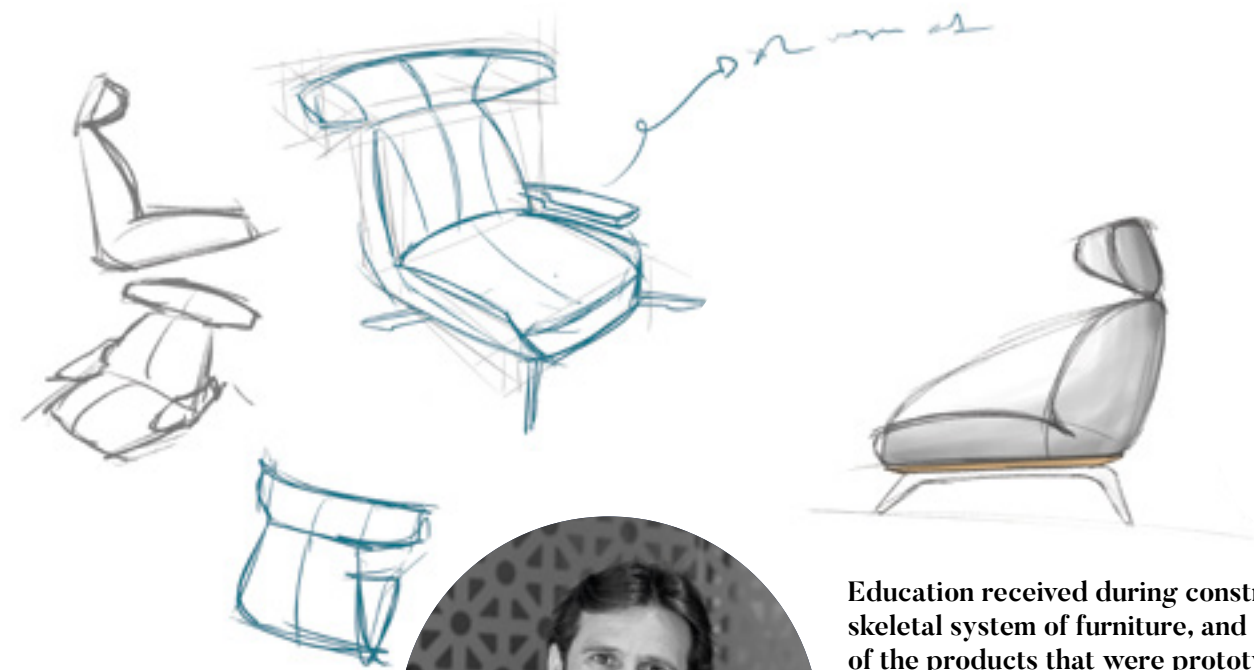

Education received during construction of the skeletal system of furniture, and the realism of the products that were prototyped, are what guide the design processes. 3D modeling software lets us receive feedback faster and even lets us how a piece of seating group can be moved through a doorway.

Ahmet OZBEK
Saloni Furniture
General Manager - Saloni Turkey