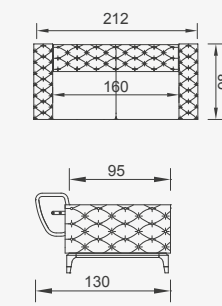

2 sofa

Lord armchair

Maserati armchair (metal)

Efes armchair

Vals armchair (with handle)

Maserati armchair (metal)