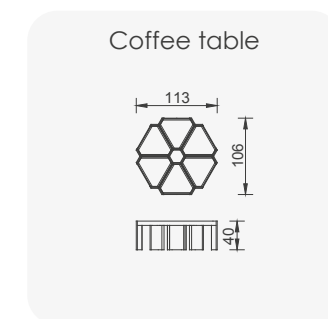

Toscana

- Bed feature (Single Bed Mechanism)
- Extended seats in depth (Single Bed Mechanism)
- 35 density high-resilient seat foam
- HYPER sponge on the back
- Frame strengthened with ply-wood (10 year warranty compliance with European norms)

Legs Finish

GOLD

CHROME

RAL 9005
BLACK