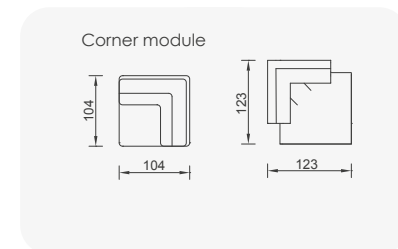

Legs Finish

Wooden Based Finish