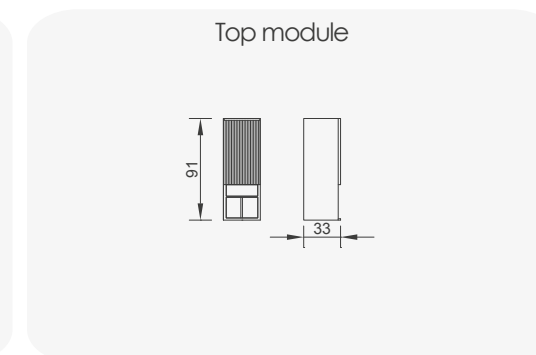

Montreal

Offering permanent solutions with its concept of timelessness, the design is the bright side of dark interiors.