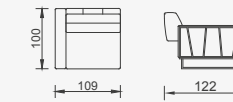

Legs Finish

CHROME

Arm module (left)