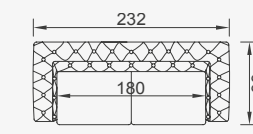

Giovanni

- Bed feature (Single Bed)
- Extended seats in depth (Single Bed)
- 35 density high-resilient seat foam
- Frame strengthened with ply-wood
  (10 year warranty compliance with European norms)

Single bed

Deep seat

Legs Finish

Wooden Based Finish

4 sofa

3 sofa

Felix armchair (metal)

A collection featuring a genius design!

Strongly emphasising the impact of quilted details on leather, this design invites guests to calmness with peaceful colours.