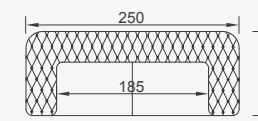

# Aspendos

- 35 density high-resilient seat foam
- Frame strengthened with ply-wood (10 year warranty compliance with European norms)

Wooden Based Finish

3 sofa

2 sofa

Bond armchair (without capitone)

Bağdat Coffe Table