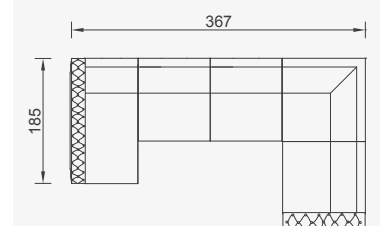

Gallardo

- Bed feature (DSS mechanism)
- Extended seats in depth (DSS mechanism)
- 35 density high-resilient seat foam
- Frame strengthened with ply-wood
  (10 year warranty compliance with European norms)

Legs Finish

RAL 9005
BLACK

Wooden
Based Finish

Option 5

Option 17