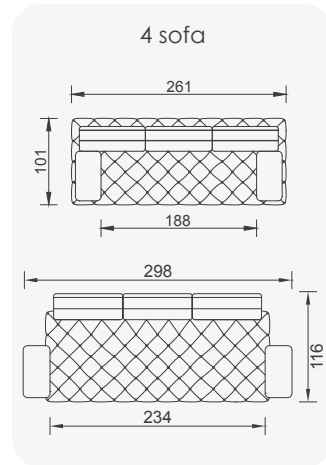

Legs Finish

Wooden Based Finish