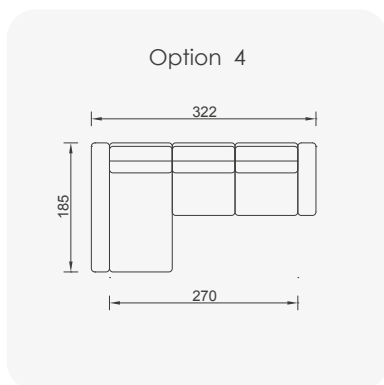

Legs Finish

Wooden Based Finish