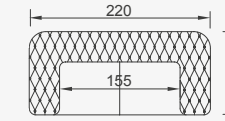

# Aspendos

- 35 density high-resilient seat foam
- Frame strengthened with ply-wood (10 year warranty compliance with European norms)

Wooden Based Finish

3 sofa

2 sofa

Bond armchair (without capitone)

Bağdat Coffe Table