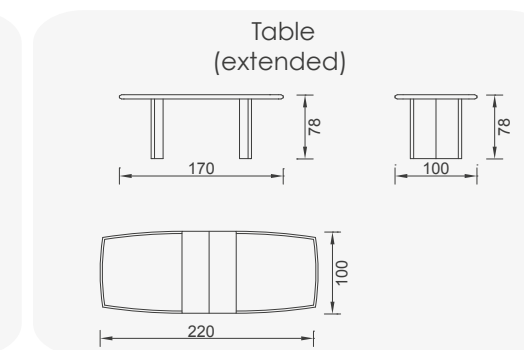

A Strong Color Preference
Feel the masculine stance.

Stella