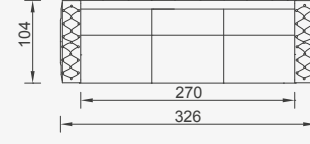

Gallardo

- Bed feature (DSS mechanism)
- Extended seats in depth (DSS mechanism)
- 35 density high-resilient seat foam
- Frame strengthened with ply-wood
  (10 year warranty compliance with European norms)

Legs Finish

RAL 9005
BLACK

Wooden
Based Finish

Option 5

Option 13