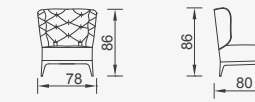

Legs Finish

Capitone

Wooden Based Finish

3 sofa

2.5 sofa

Valentino Armchair