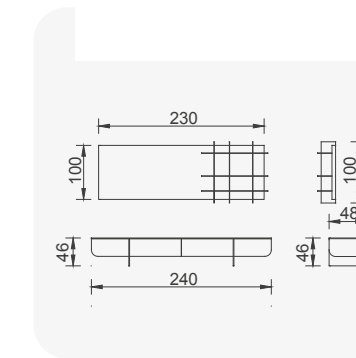

Marseille

- Bed feature (DSS mechanism)
- Extended seats in depth(DSS mechanism)
- 35 density high-resilient seat foam
- HYPER sponge on the back
- Frame strengthened with ply-wood
  (10 year warranty compliance with European norms)

Legs Finish

Wooden Based Finish

Arpege

Maestro

- Bed feature (DSS mechanism)
- Extended seats in depth(DSS mechanism)
- 35 density high-resilient seat foam
- HYPER sponge on the back
- Frame strengthened with ply-wood
  (10 year warranty compliance with European norms)

Legs Finish

Wooden Based Finish