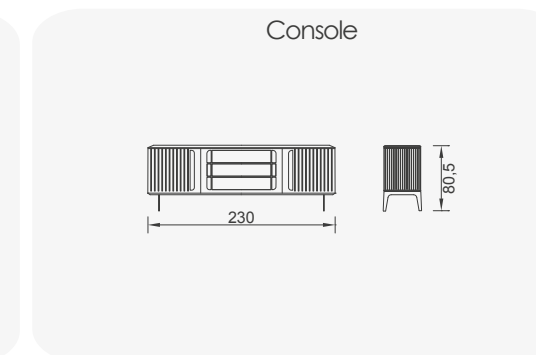

Montreal

Offering permanent solutions with its concept of timelessness, the design is the bright side of dark interiors.