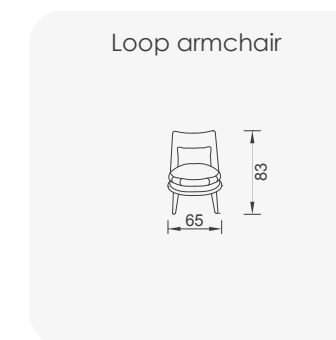

Legs Finish

GOLD	RAL 9005 BLACK

Wooden Based Finish

LIGHT WALNUT	MATT ANTRACITE	MATT WHITE	BRIGHT WHITE	WALNUT	MATT ECRU	SMOKED OAK	CREAM	CRIMSON FUME	MATT BLACK	BRIGHT BLACK	GRAY