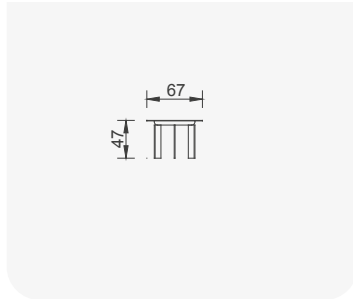

Marseille

- Bed feature (DSS mechanism)
- Extended seats in depth(DSS mechanism)
- 35 density high-resilient seat foam
- HYPER sponge on the back
- Frame strengthened with ply-wood
  (10 year warranty compliance with European norms)

Legs Finish

Wooden Based Finish

Arpege

Maestro

- Bed feature (DSS mechanism)
- Extended seats in depth(DSS mechanism)
- 35 density high-resilient seat foam
- HYPER sponge on the back
- Frame strengthened with ply-wood
  (10 year warranty compliance with European norms)

Legs Finish

Wooden Based Finish