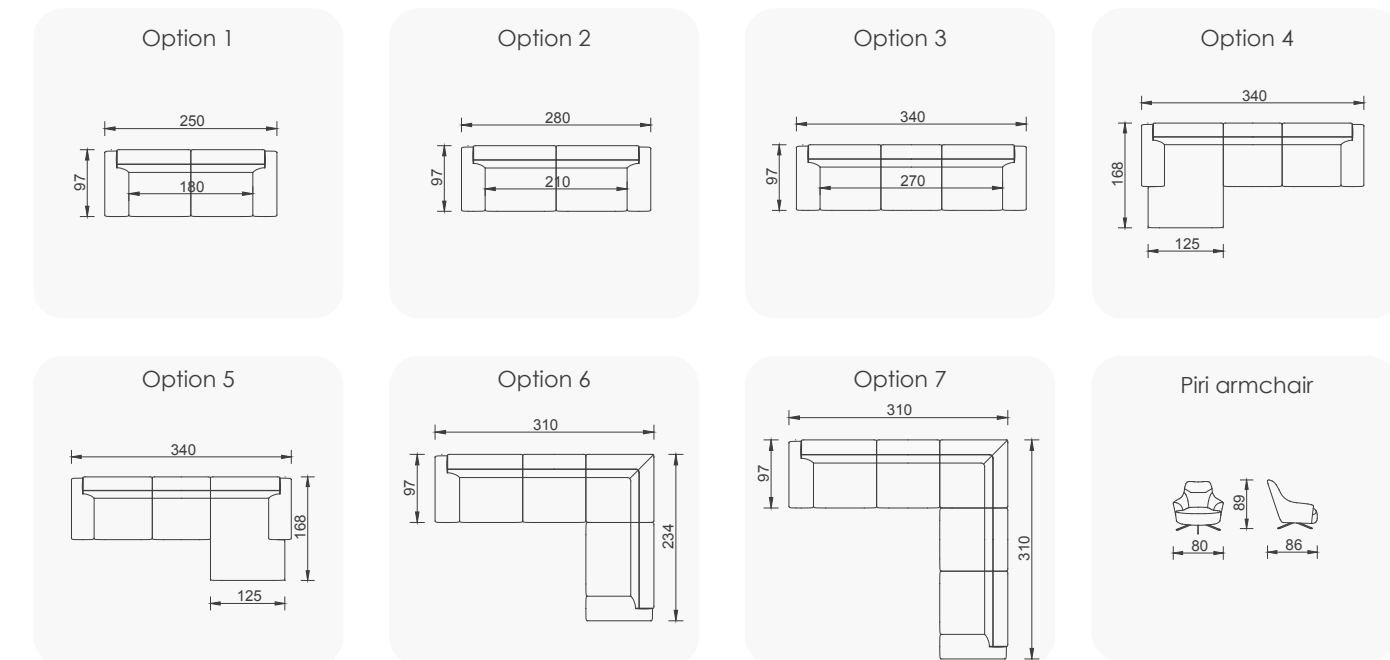

Legs Finish

Correct Choice, Diligent Decoration, Peaceful Places

Capella