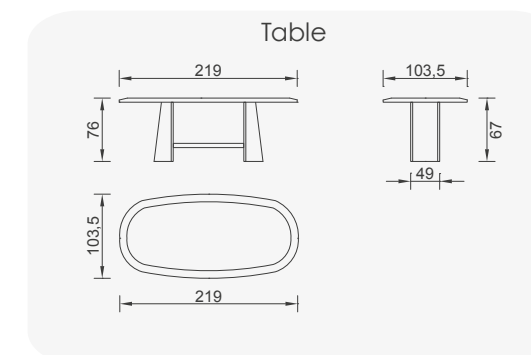

Montreal

Offering permanent solutions with its concept of timelessness, the design is the bright side of dark interiors.