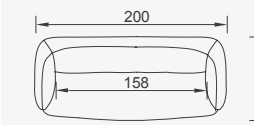

California

- 35 density high-resilient, seat foam
- Goose feather padded back and arm
- Frame strengthened with ply-wood (10 year warranty compliance with European norms)

Legs Finish

Wooden Based Finish

Discover Different Styles!
The innovative face of the new century: California

2,5 sofa