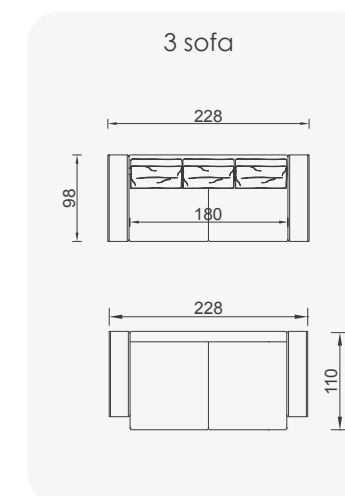

genesis

Ambitious reflection of natural shades: Genesis

Textured fabric, powerful design. Genesis reintroduces naturalness concept back in design.

Genesis

- Bed feature (Single Bed)
- Goose feather padded back
- Extended seats in depth (Single Bed)
- 35 density high-resilient seat foam
- Frame strengthened with ply-wood (10 year warranty compliance with European norms)

Legs Finish

CHROME