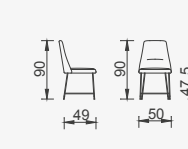

Montreal chair