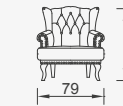

Lord armchair