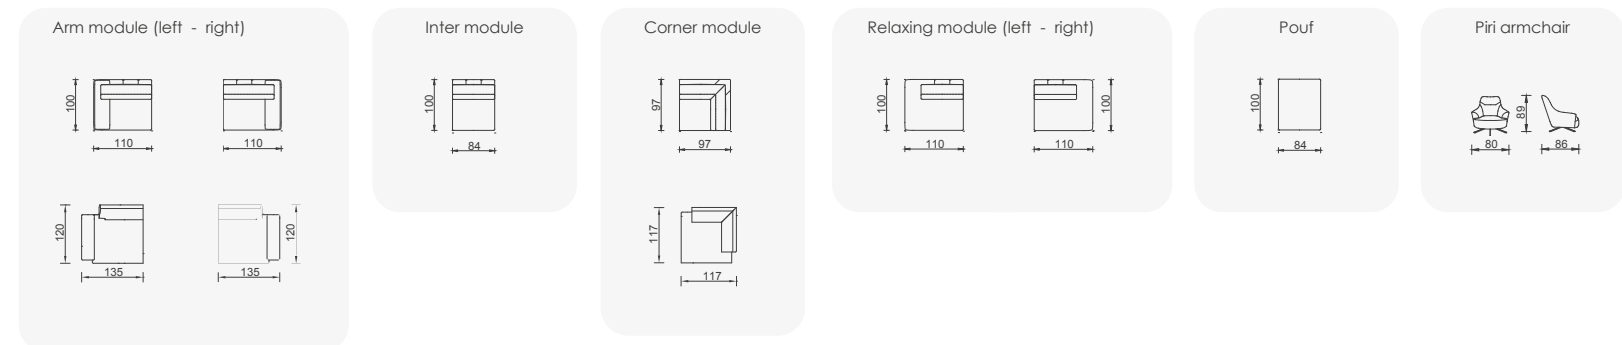

Poufs and wing-back chairs for a finishing touch!

Poufs and wing-back chairs are essential dynamics of design, offering functional solutions for large living rooms.