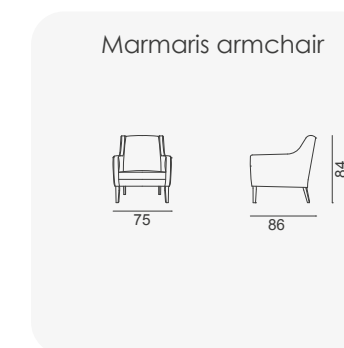

genesis

Ambitious reflection of natural shades: Genesis

Textured fabric, powerful design. Genesis reintroduces naturalness concept back in design.

Genesis

- Bed feature (Single Bed)
- Goose feather padded back
- Extended seats in depth (Single Bed)
- 35 density high-resilient seat foam
- Frame strengthened with ply-wood (10 year warranty compliance with European norms)

Legs Finish

CHROME