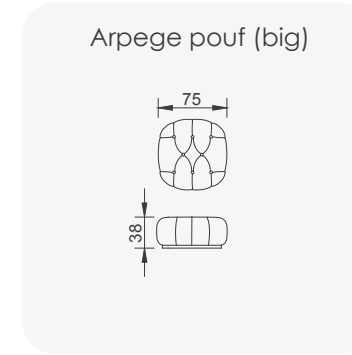

Marseille

- Bed feature (DSS mechanism)
- Extended seats in depth(DSS mechanism)
- 35 density high-resilient seat foam
- HYPER sponge on the back
- Frame strengthened with ply-wood
  (10 year warranty compliance with European norms)

Legs Finish

Wooden Based Finish

Arpege

Maestro

- Bed feature (DSS mechanism)
- Extended seats in depth(DSS mechanism)
- 35 density high-resilient seat foam
- HYPER sponge on the back
- Frame strengthened with ply-wood
  (10 year warranty compliance with European norms)

Legs Finish

Wooden Based Finish