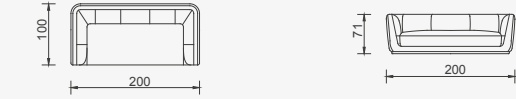

# Phantom

- 35 density high-resilient seat foam
- HYPER sponge on the back
- Frame strengthened with ply-wood (10 year warranty compliance with European norms)

Legs Finish

4 Sofa

2,5 Sofa

Console

Yakup armchair