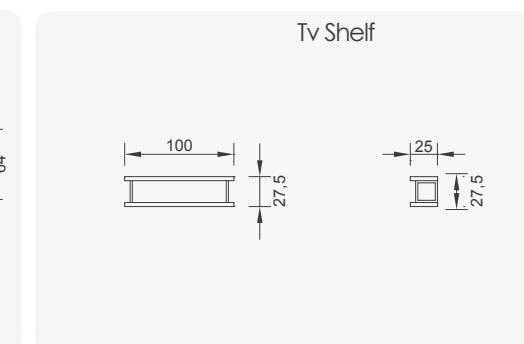

A Strong Color Preference
Feel the masculine stance.

Stella