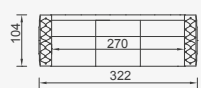

Gallardo

- Bed feature (DSS mechanism)
- Extended seats in depth (DSS mechanism)
- 35 density high-resilient seat foam
- Frame strengthened with ply-wood
  (10 year warranty compliance with European norms)

Legs Finish

RAL 9005
BLACK

Wooden
Based Finish

4 sofa

Option 5