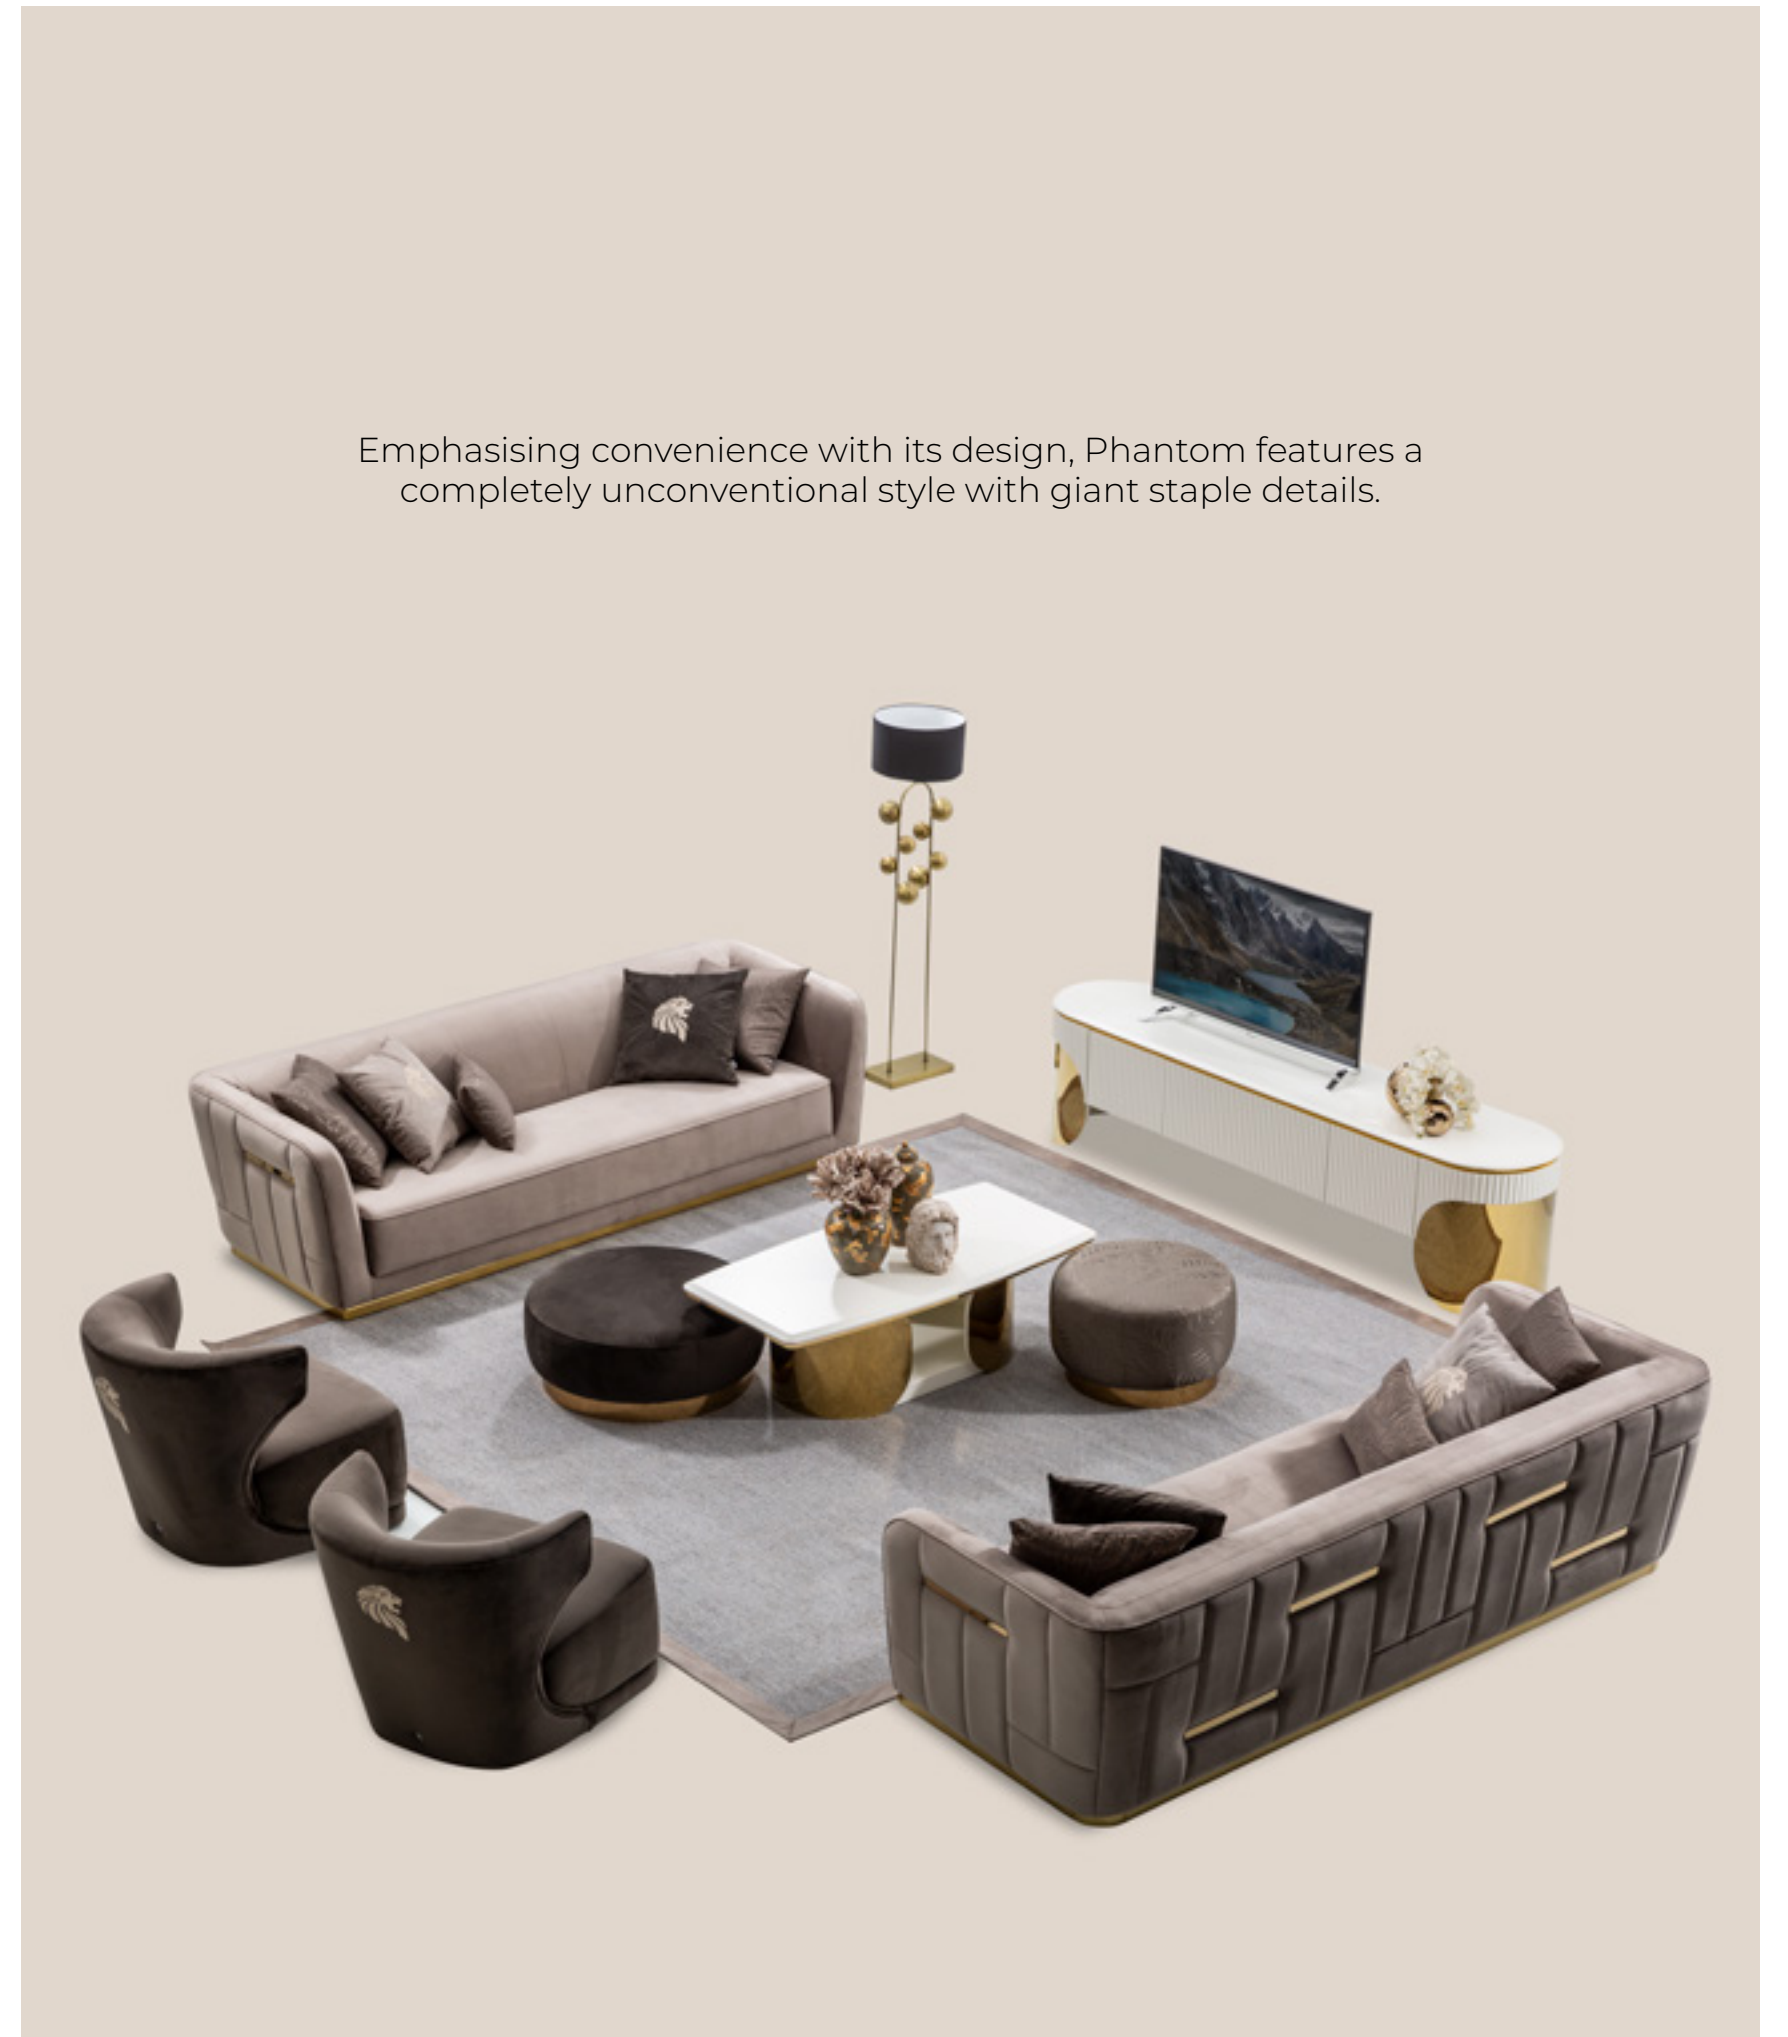

Legs Finish

Wooden Based Finish

Emphasising convenience with its design, Phantom features a completely unconventional style with giant staple details.

*A characteristic wing-back chair.*

*Harmony of white, gold, and brown.*