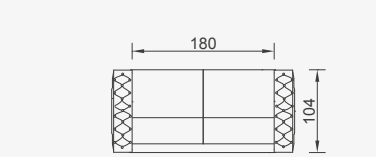

Gallardo

- Bed feature (DSS mechanism)
- Extended seats in depth (DSS mechanism)
- 35 density high-resilient seat foam
- Frame strengthened with ply-wood
  (10 year warranty compliance with European norms)

Legs Finish

RAL 9005
BLACK

Wooden
Based Finish

Option 5

Option 14