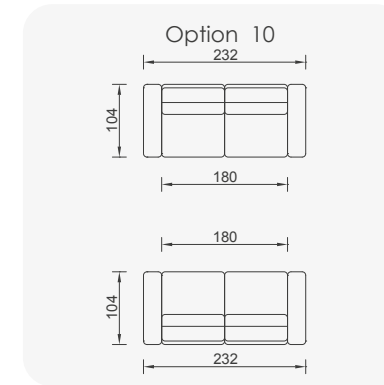

Legs Finish

Wooden Based Finish